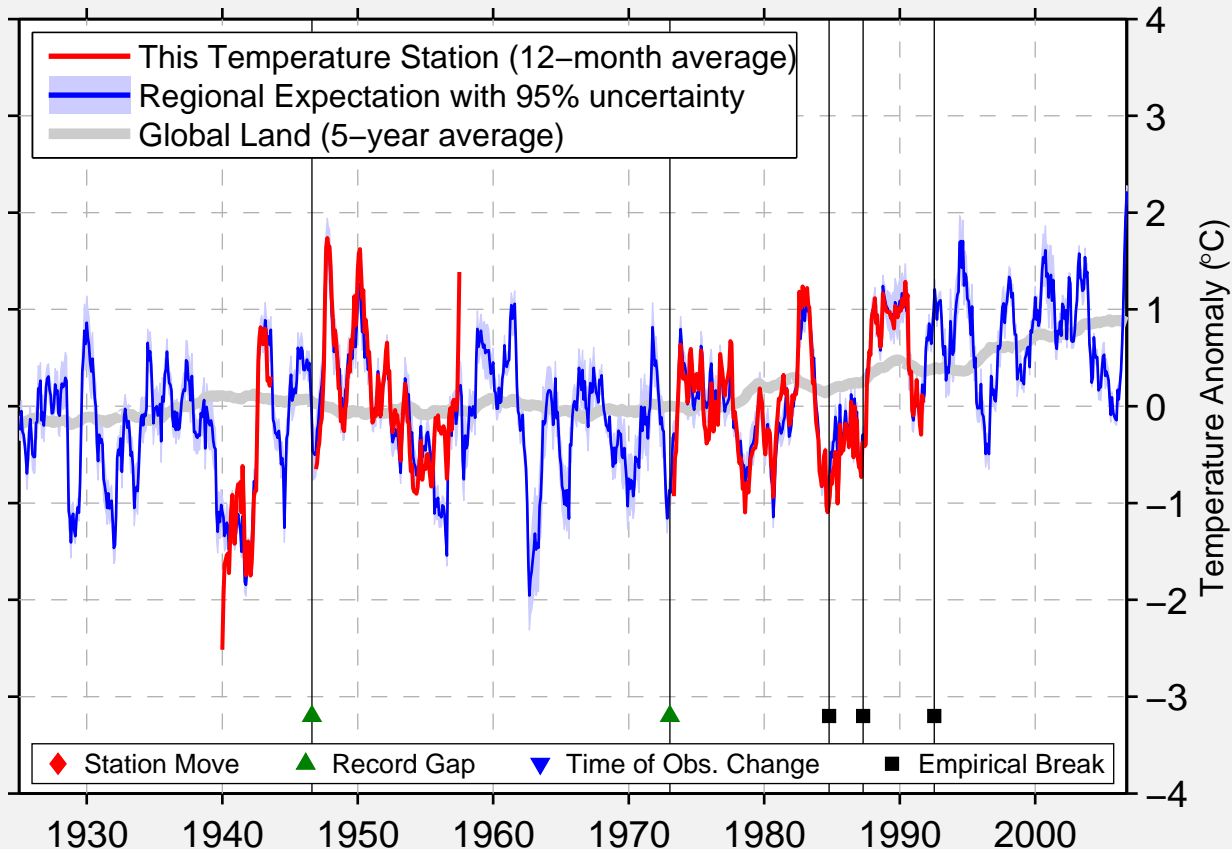

FUERSTENFELDBRUCK

48.200 N, 11.267 E (Germany)

Data Quality Controlled and Aligned at Breakpoints

Berkeley Earth