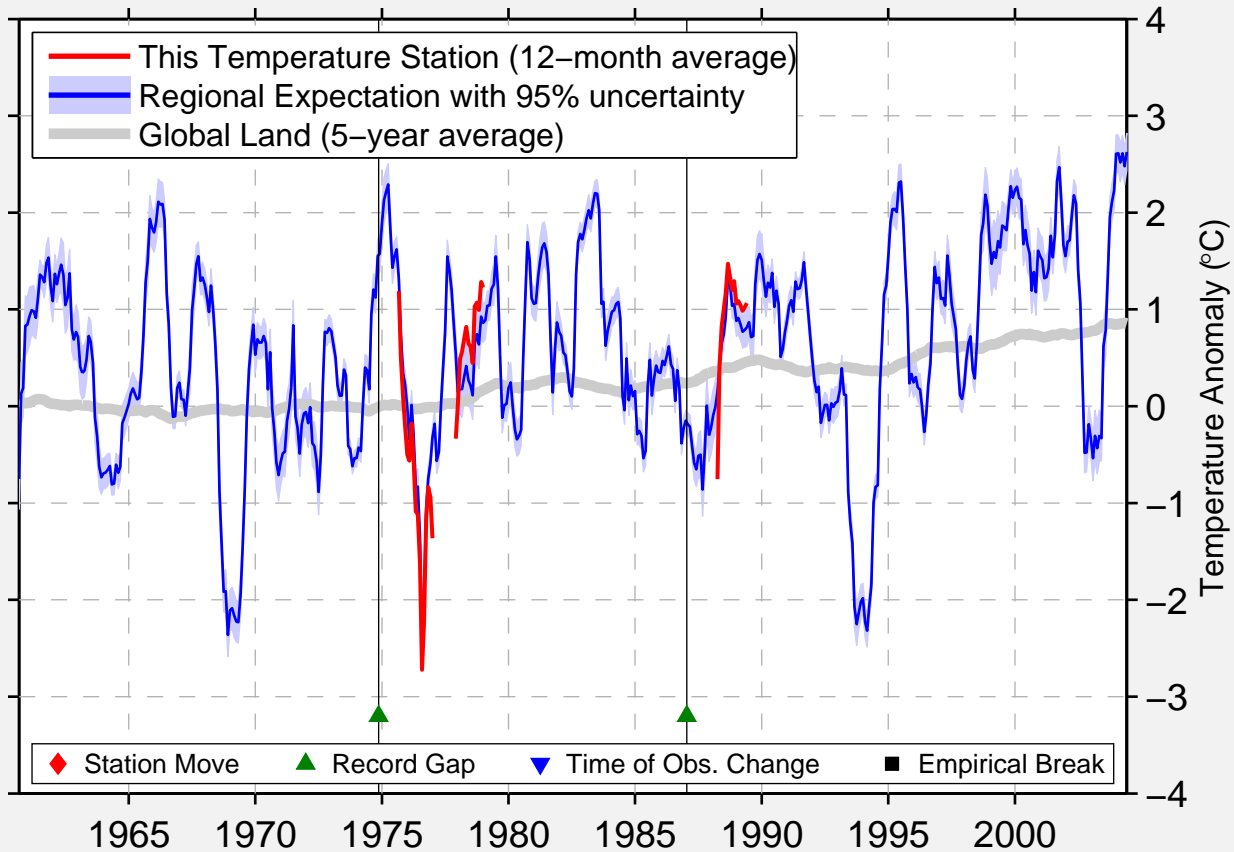

ZAMBIKE

47.033 N, 55.133 E (Kazakhstan)

Data Quality Controlled and Aligned at Breakpoints

Berkeley Earth