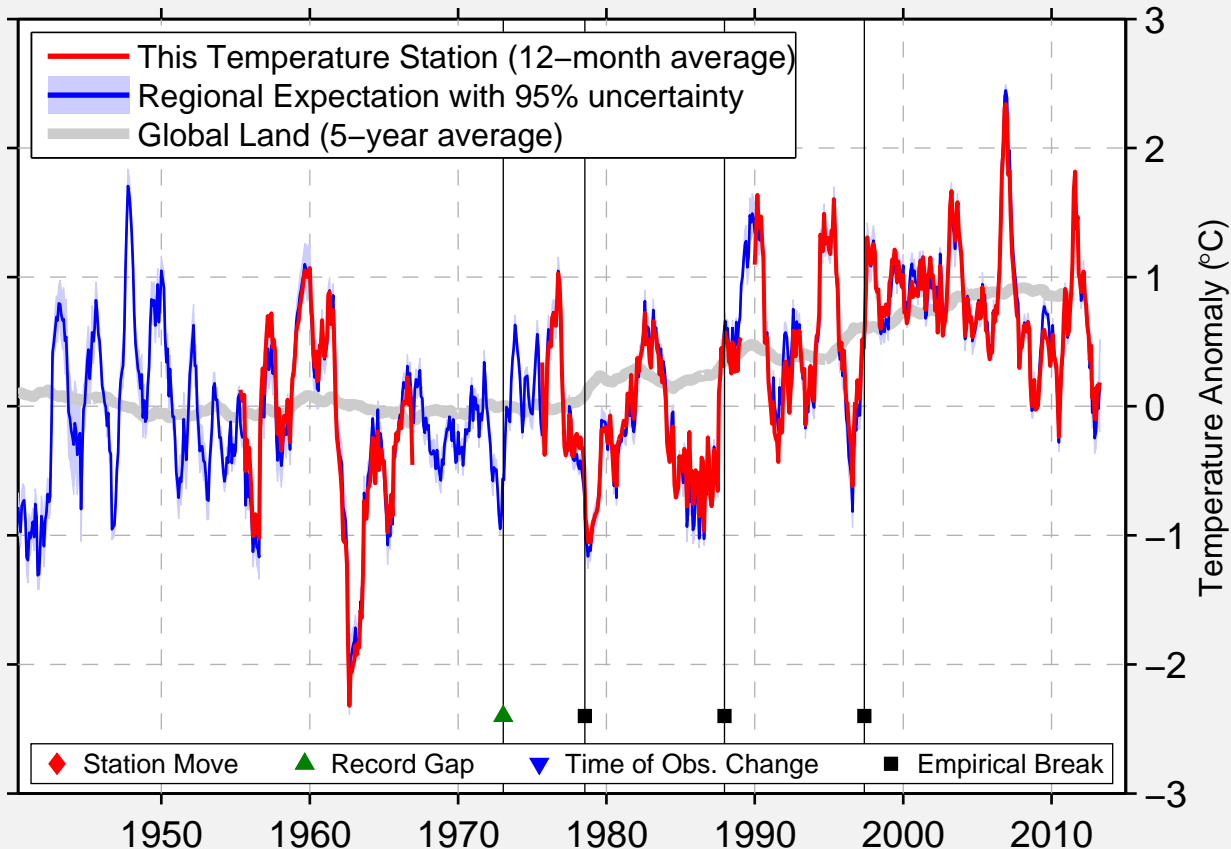

EVREUX FAUVILLE

49.019 N, 1.225 E (France)

Data Quality Controlled and Aligned at Breakpoints

Berkeley Earth