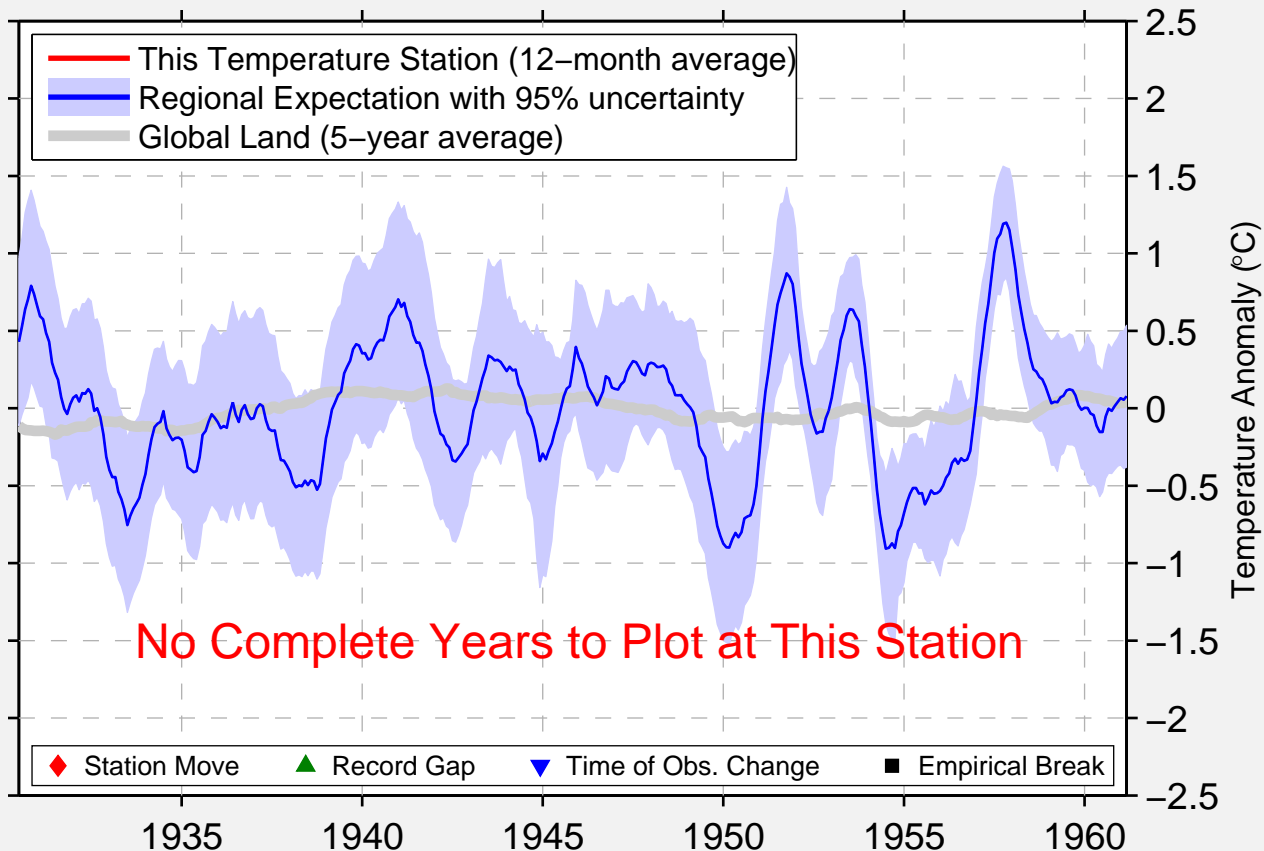

# GALAPAGOS ISLAND NF

0.433 S, 90.283 W (Ecuador)

Data Quality Controlled and Aligned at Breakpoints

Berkeley Earth