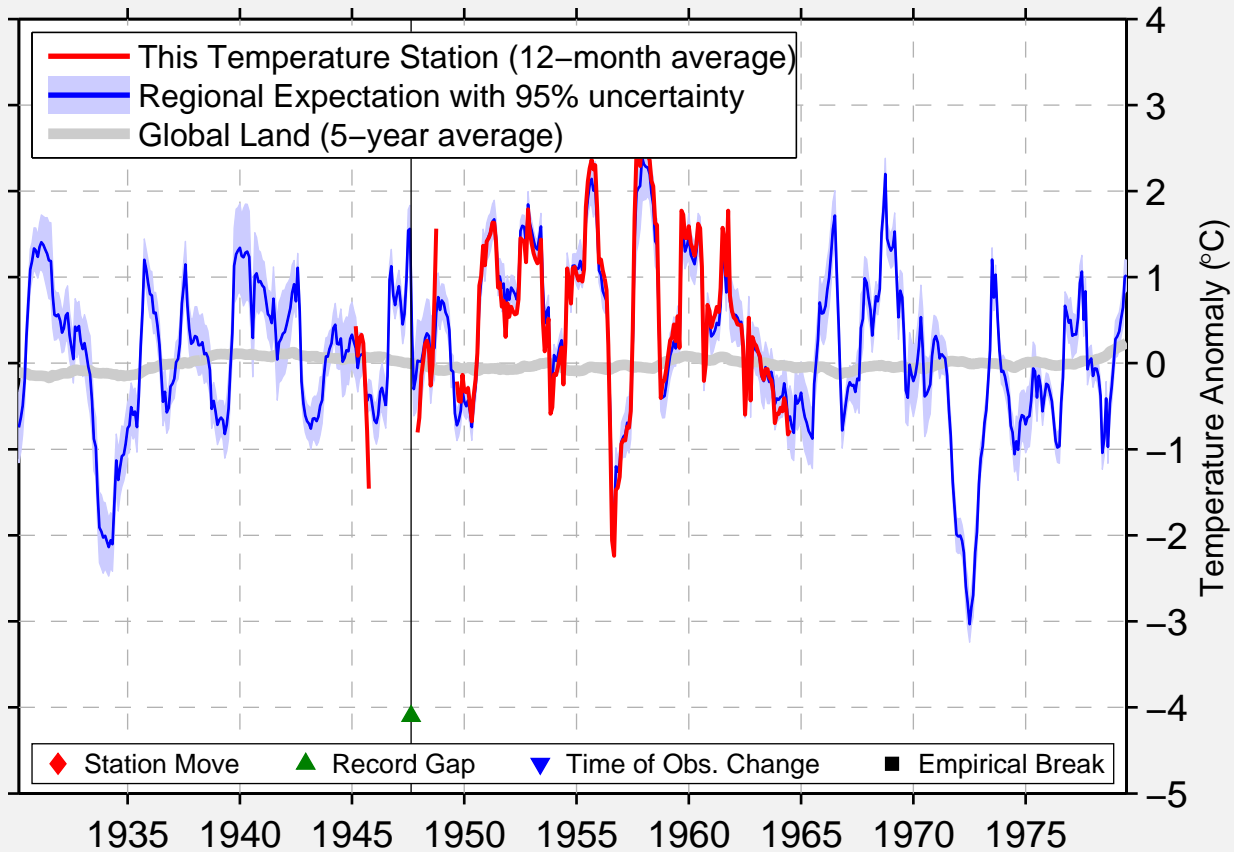

# INDIAN HOUSE LAKE QUEBEC

56.233 N, 64.733 W (Canada)

Data Quality Controlled and Aligned at Breakpoints

Berkeley Earth