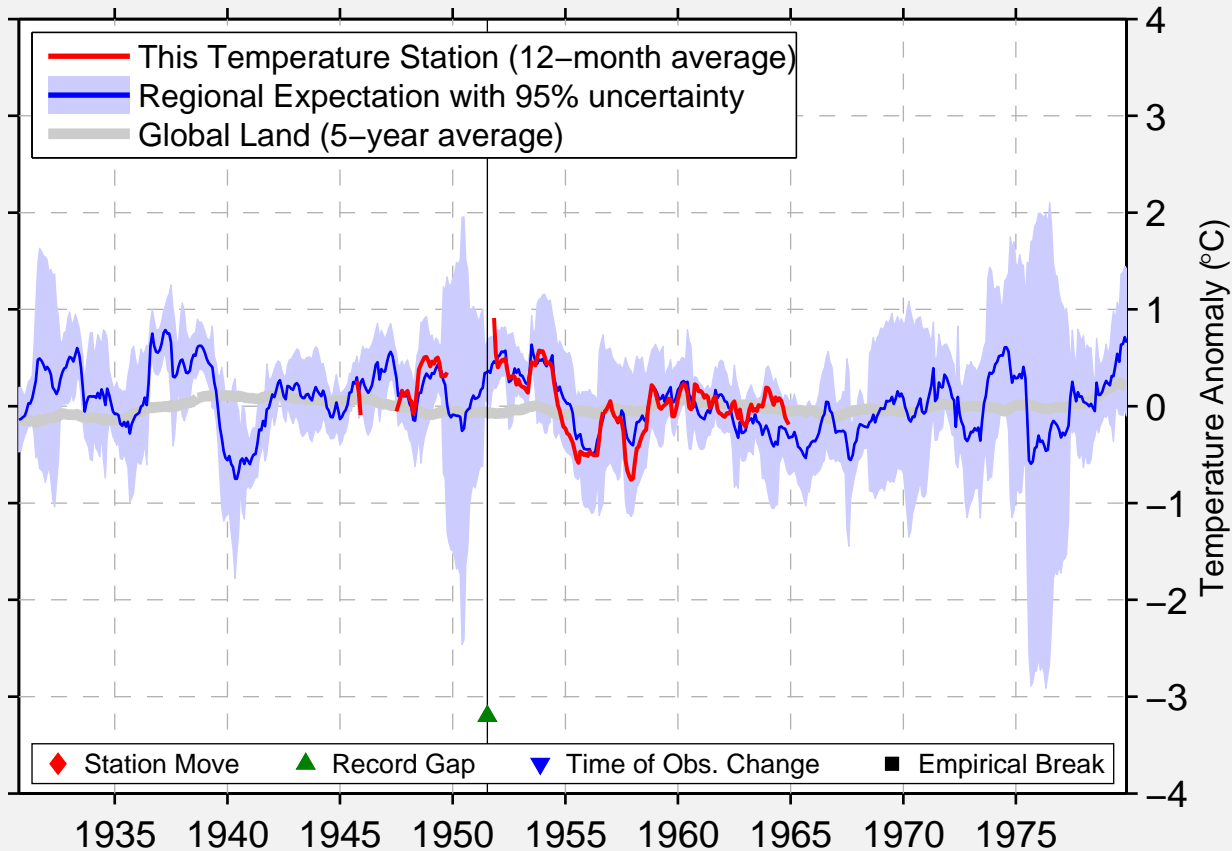

BERMUDA BWI NS

32.266 N, 64.850 W (Bermuda [United Kingdom])

Data Quality Controlled and Aligned at Breakpoints

Berkeley Earth