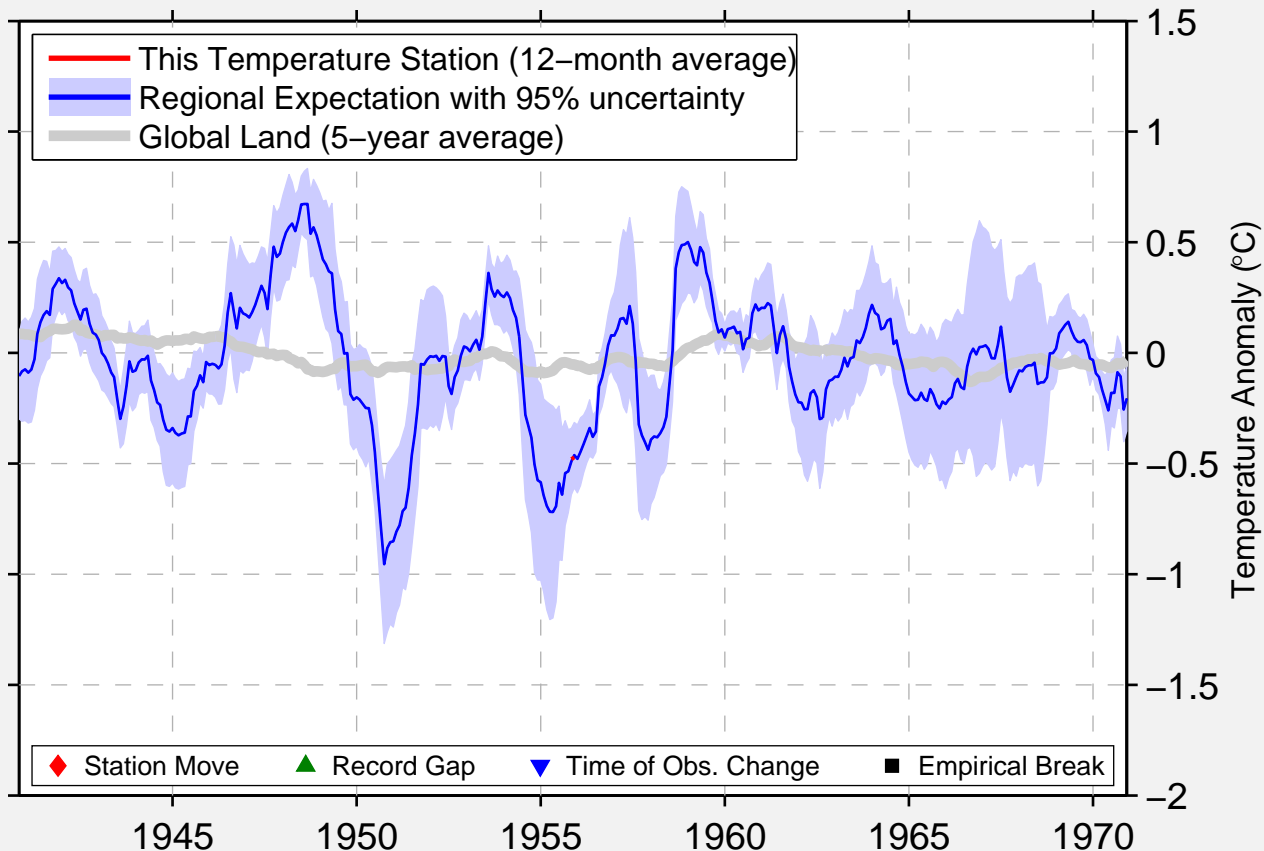

COCKBURN TOWN, SAN SALVADOR

24.058 N, 74.525 W (Bahamas, The)

Data Quality Controlled and Aligned at Breakpoints

Berkeley Earth