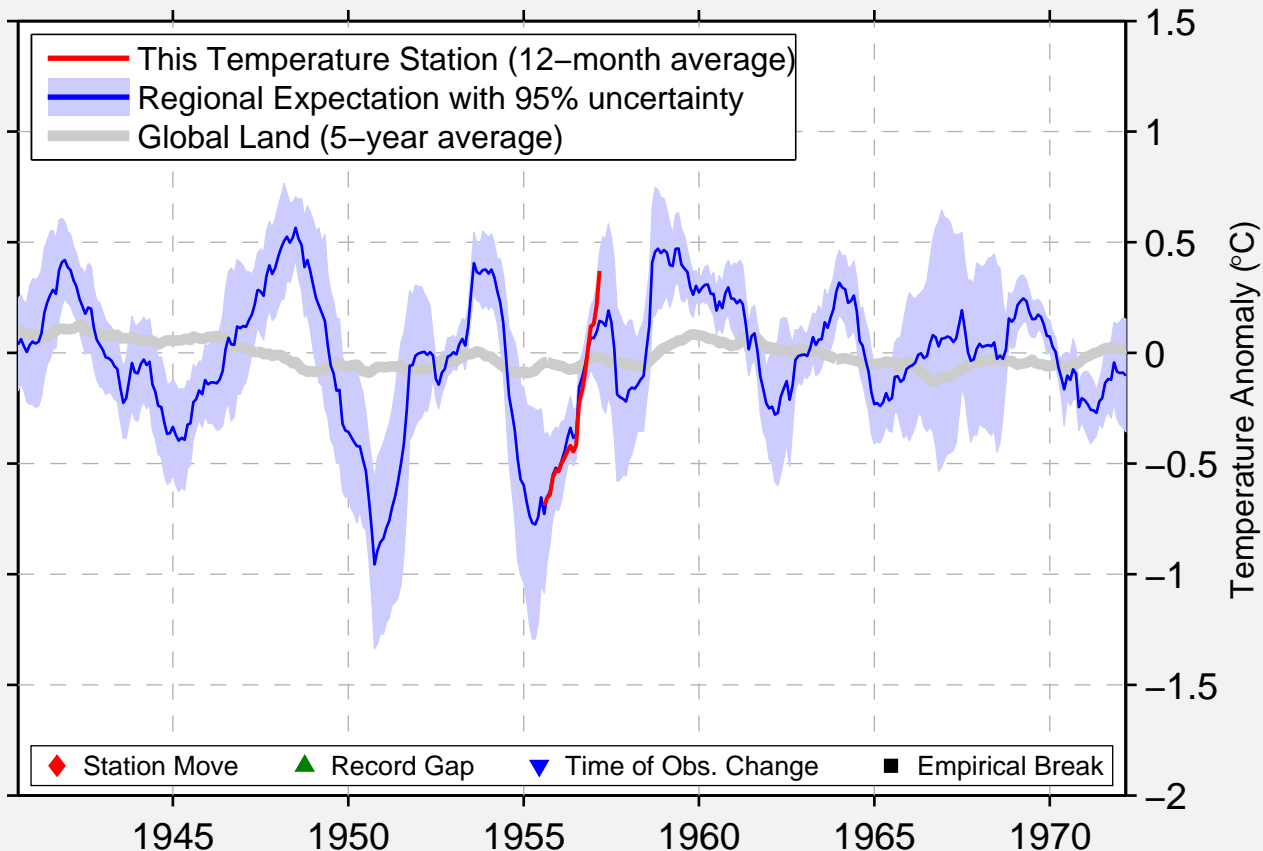

MAYAGUAN

22.367 N, 73.033 W (Bahamas, The)

Data Quality Controlled and Aligned at Breakpoints

Berkeley Earth