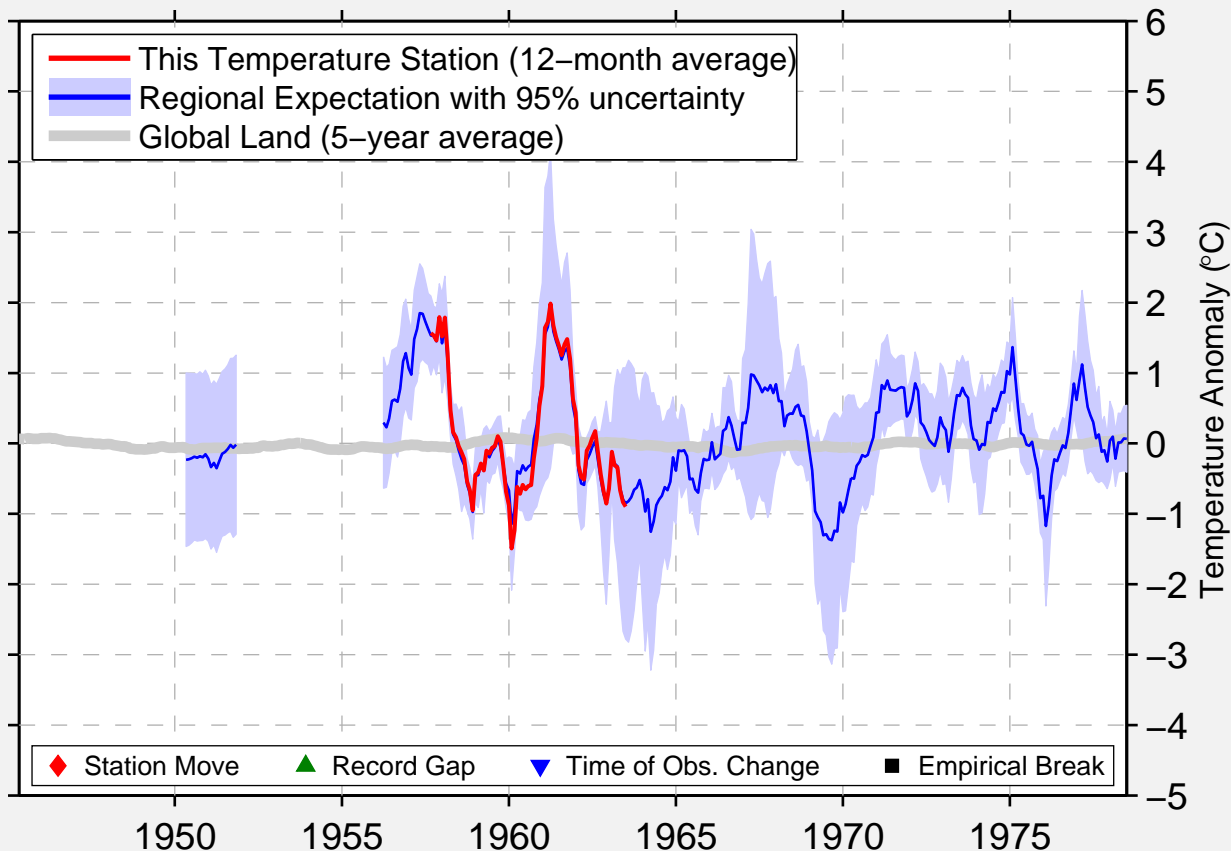

# WILKES

66.267 S, 110.567 E (Antarctica)

Data Quality Controlled and Aligned at Breakpoints

Berkeley Earth