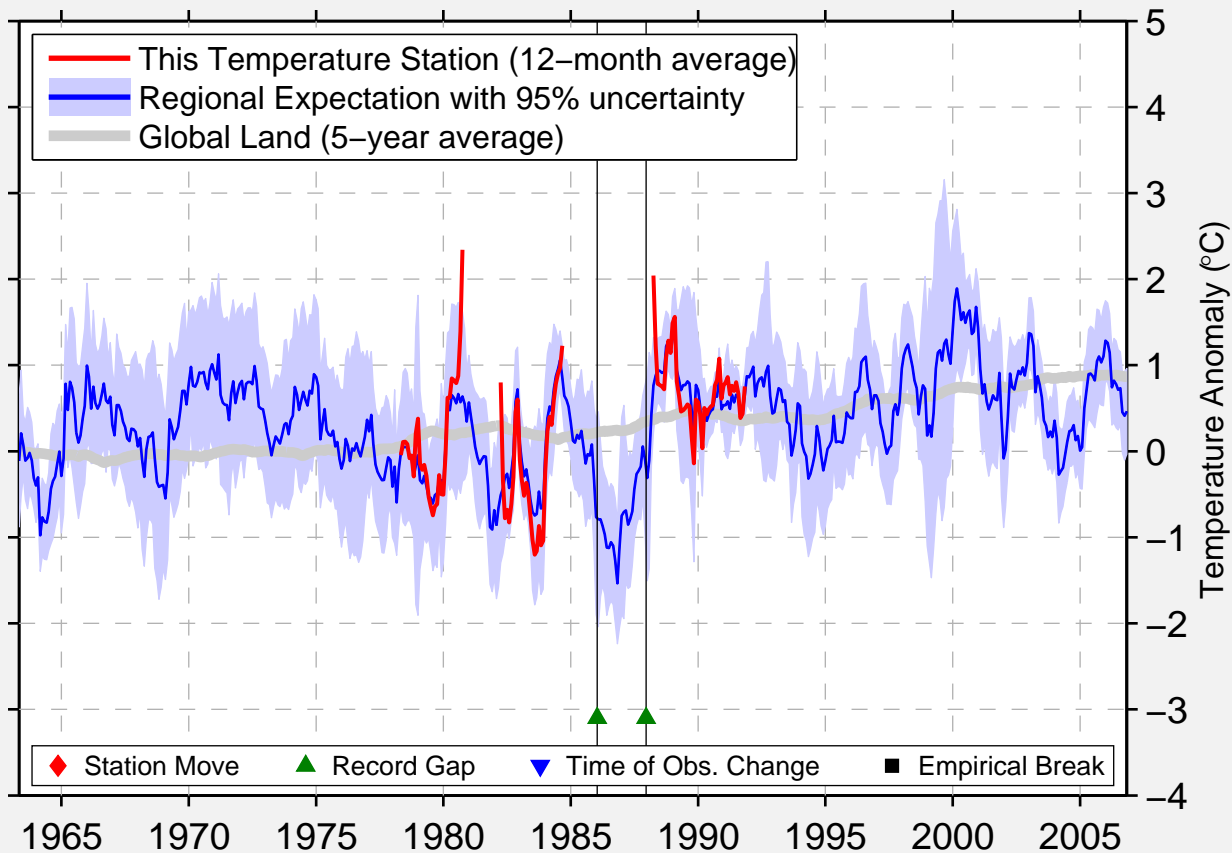

# SIPLE STATION

75.942 S, 84.125 W (Antarctica)

Data Quality Controlled and Aligned at Breakpoints

Berkeley Earth