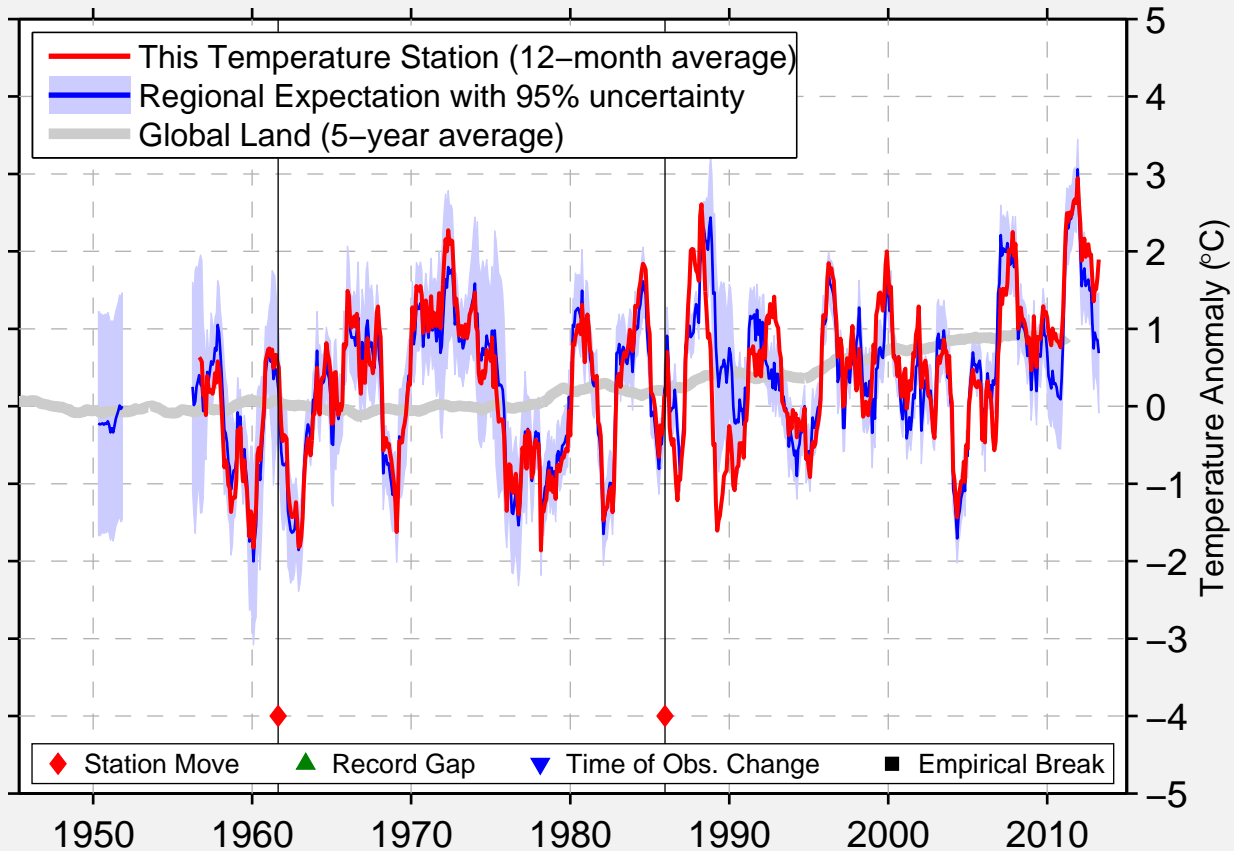

# MCMURDO SOUND NAF

77.694 S, 166.564 E (Antarctica)

Data Quality Controlled and Aligned at Breakpoints

Berkeley Earth