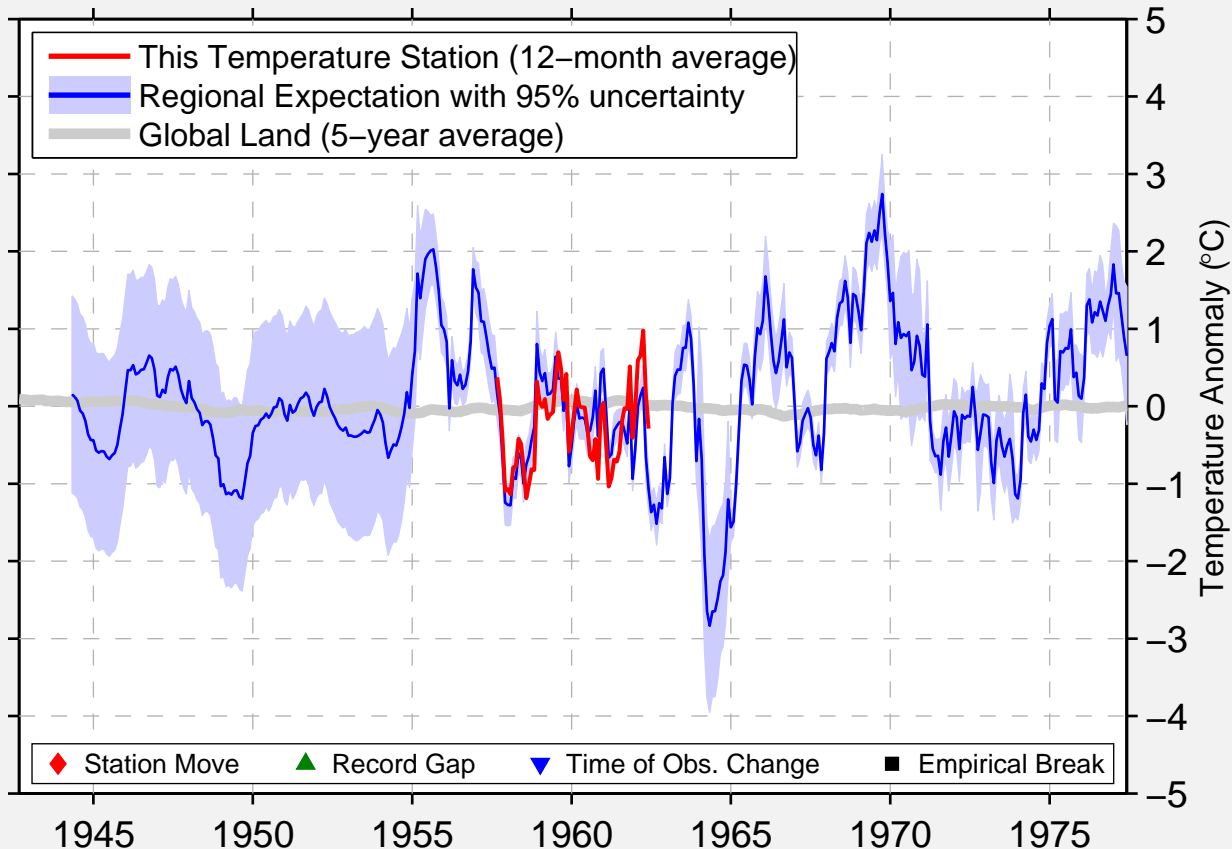

# ELLSWORTH IGY

77.733 S, 41.117 W (Antarctica)

Data Quality Controlled and Aligned at Breakpoints

Berkeley Earth