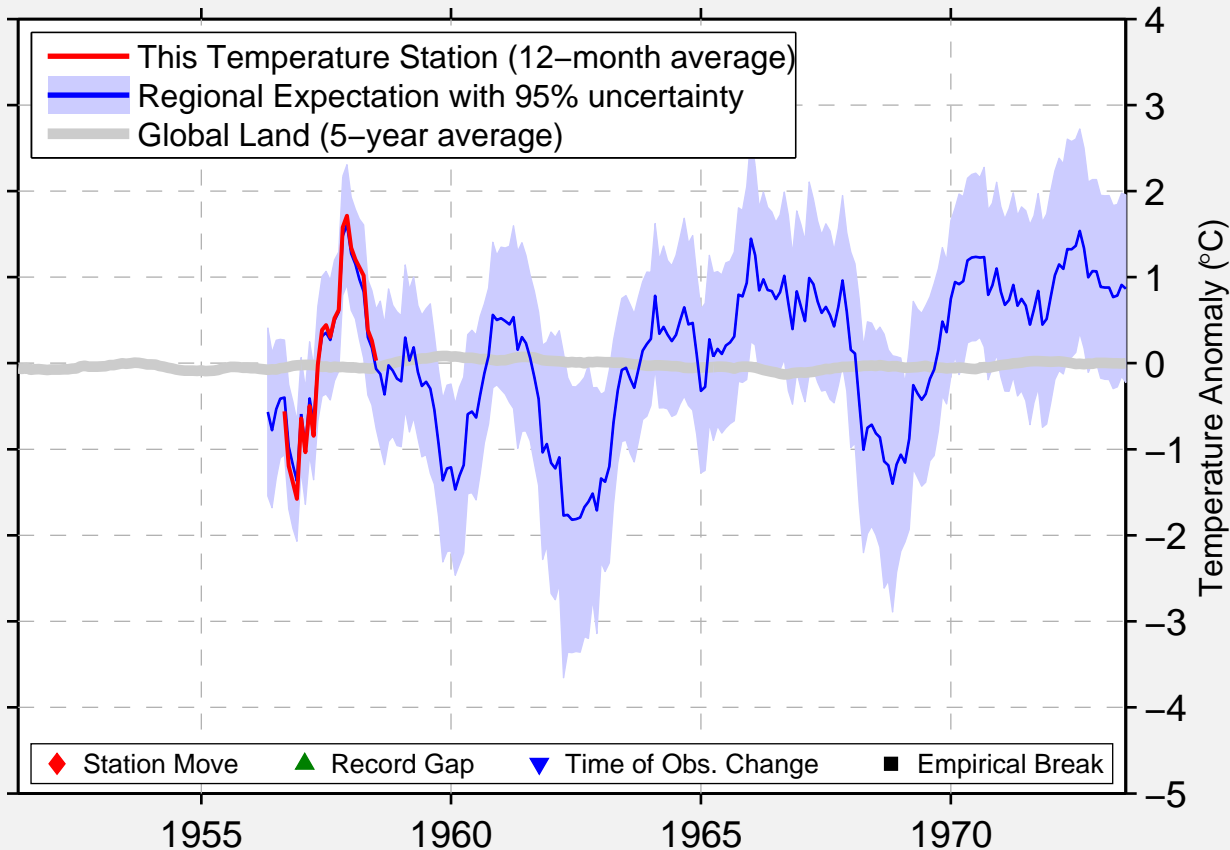

LITTLE AMERICA

78.200 S, 162.250 W (Antarctica)

Data Quality Controlled and Aligned at Breakpoints

Berkeley Earth