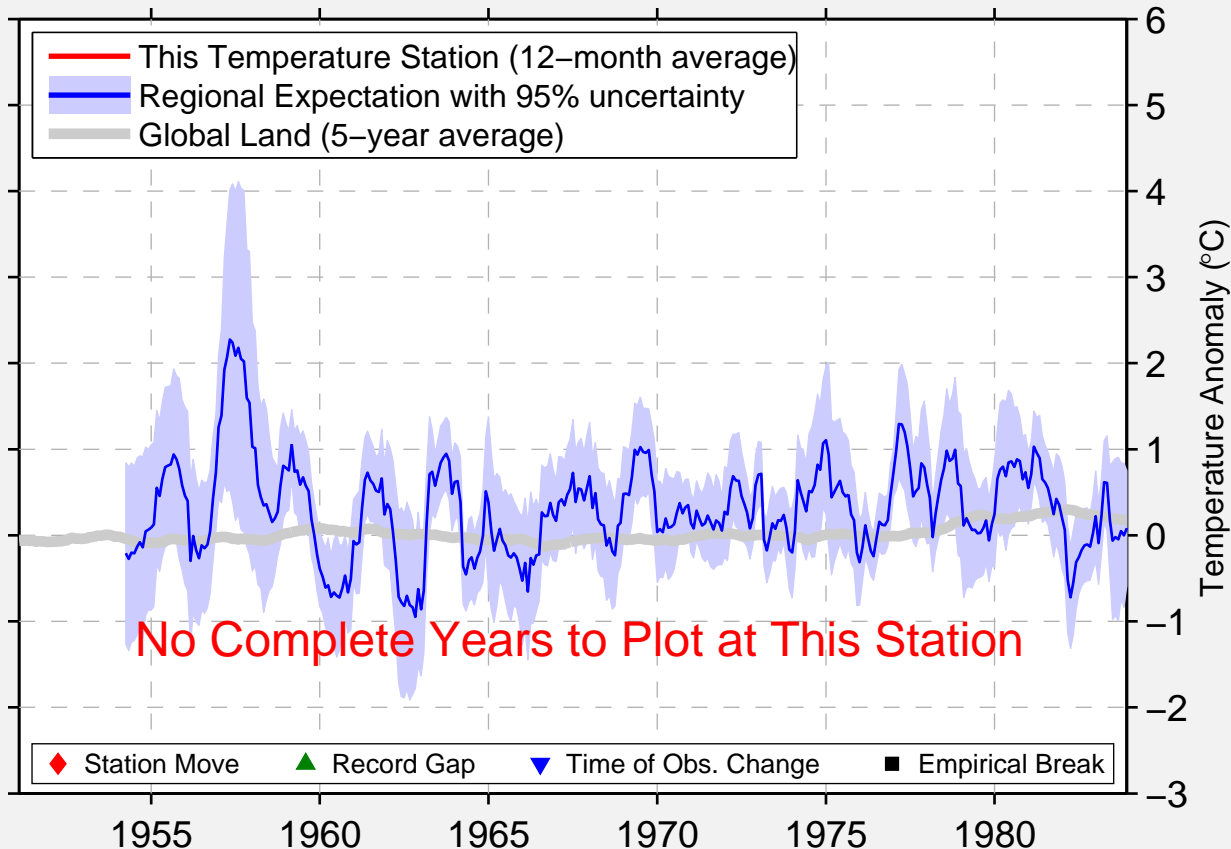

PLATEAU STATION

79.467 S, 40.583 E (Antarctica)

No Complete Years to Plot at This Station

◆ Station Move ▲ Record Gap ▼ Time of Obs. Change ■ Empirical Break