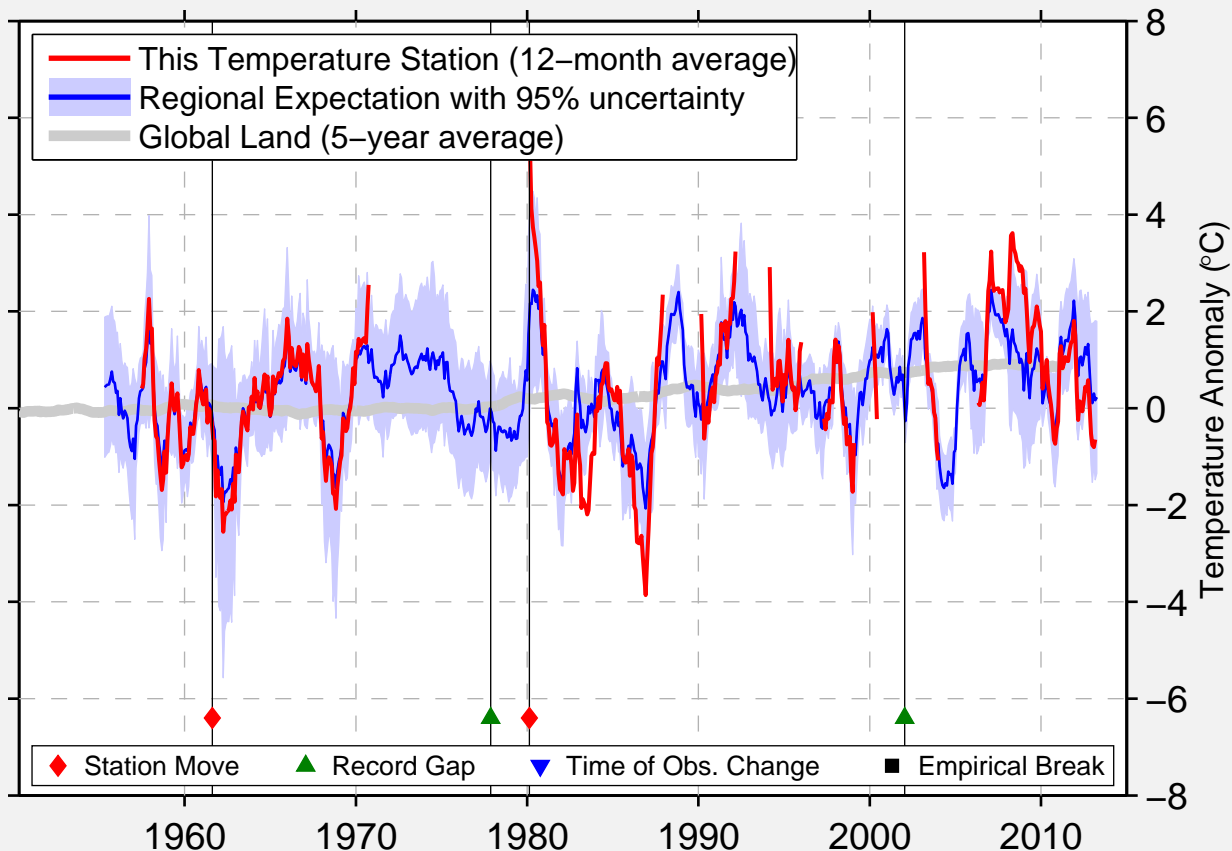

UNIV. WI ID 8903 (BYRD STATION)

80.013 S, 119.721 W (Antarctica)

Data Quality Controlled and Aligned at Breakpoints

Berkeley Earth