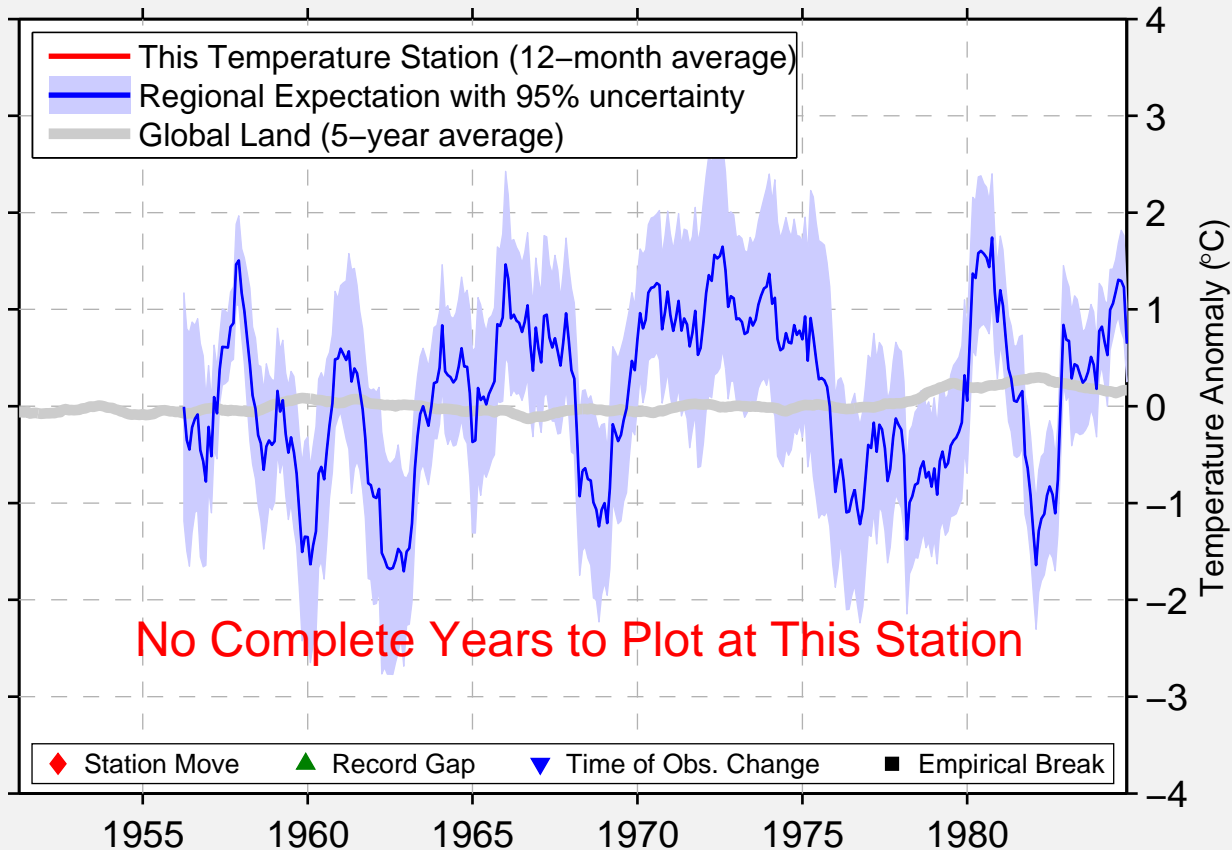

BROCKTON STATION

80.017 S, 178.417 W (Antarctica)

No Complete Years to Plot at This Station

◆ Station Move ▲ Record Gap ▼ Time of Obs. Change ■ Empirical Break