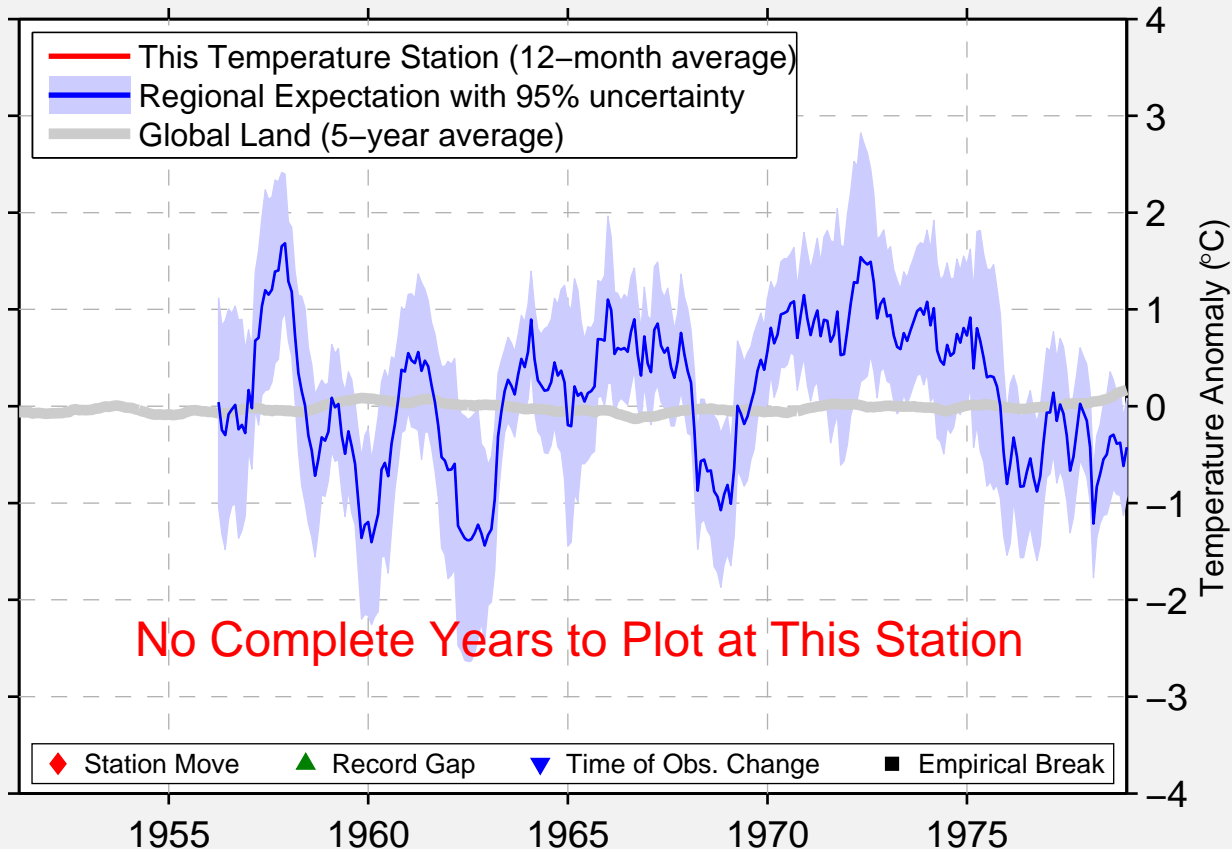

# BEARDMORE CAMP

83.400 S, 174.750 E (Antarctica)

No Complete Years to Plot at This Station

1955

1960

1965

1970

1975