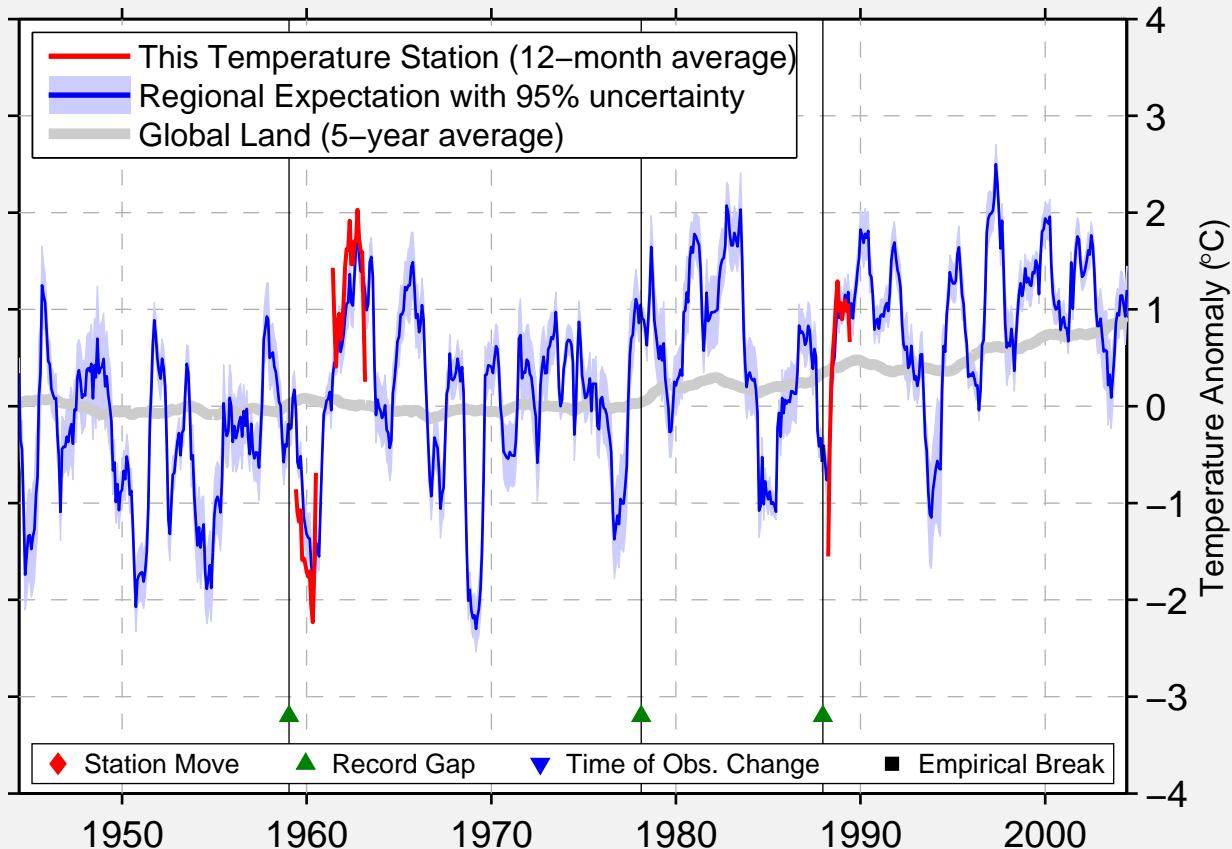

BAHTY

46.653 N, 82.752 E (Kazakhstan)

Data Quality Controlled and Aligned at Breakpoints

Berkeley Earth