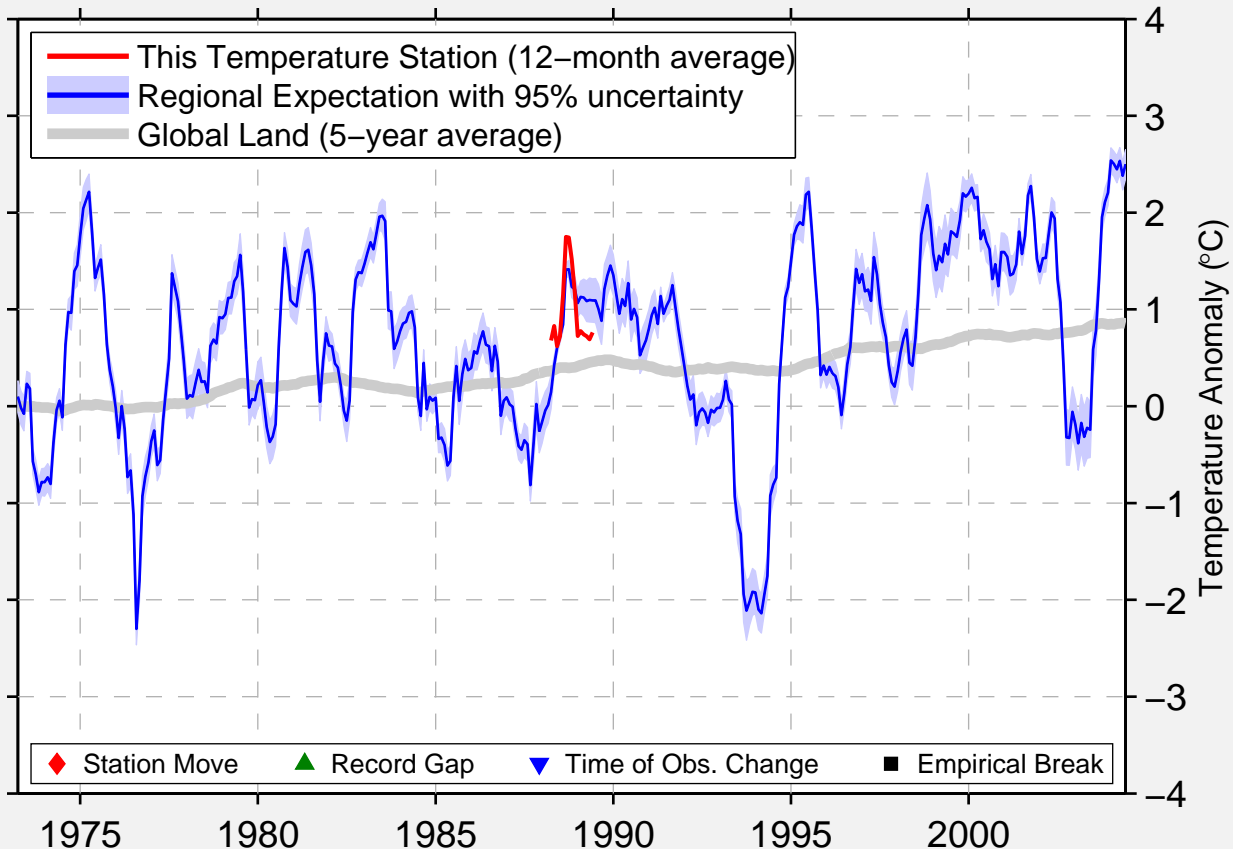

OPORNY

46.133 N, 54.583 E (Kazakhstan)

Data Quality Controlled and Aligned at Breakpoints

Berkeley Earth