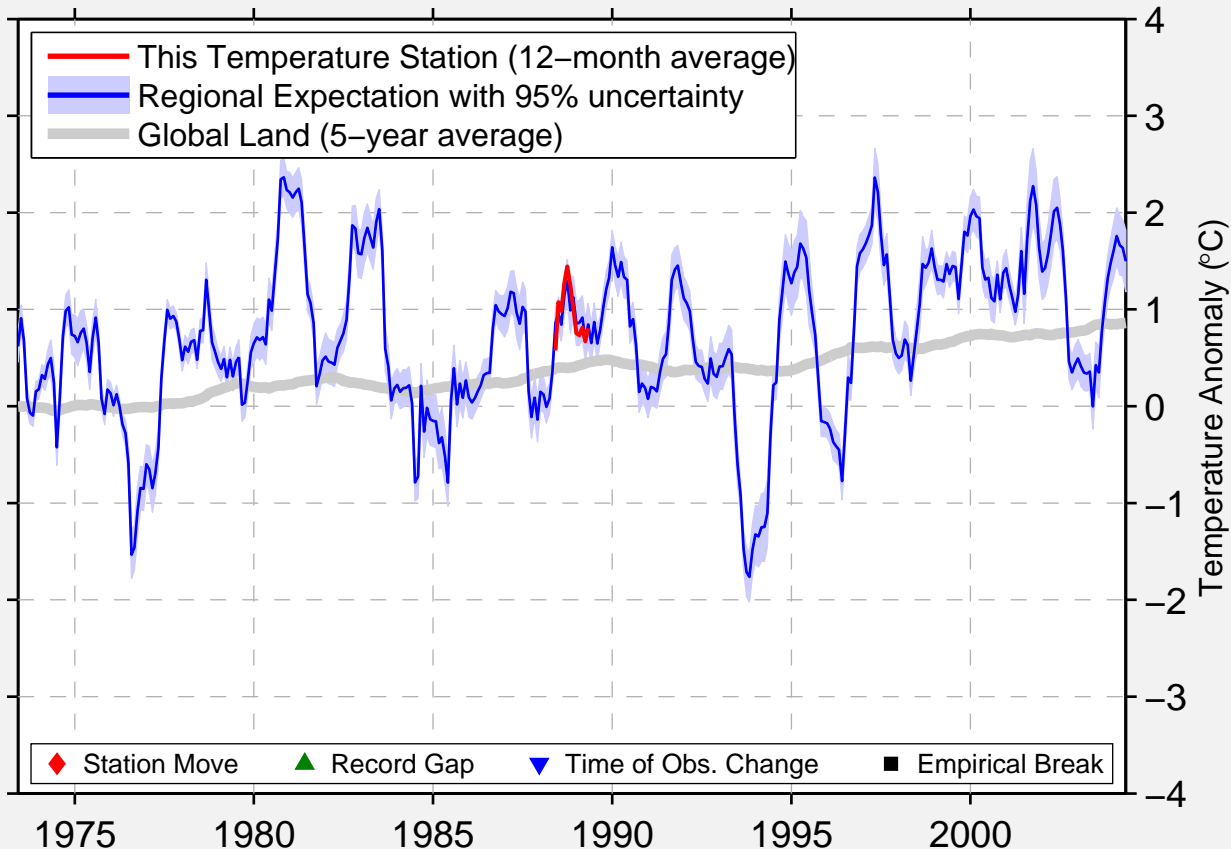

# KOKTAS

46.033 N, 73.533 E (Kazakhstan)

Data Quality Controlled and Aligned at Breakpoints

Berkeley Earth