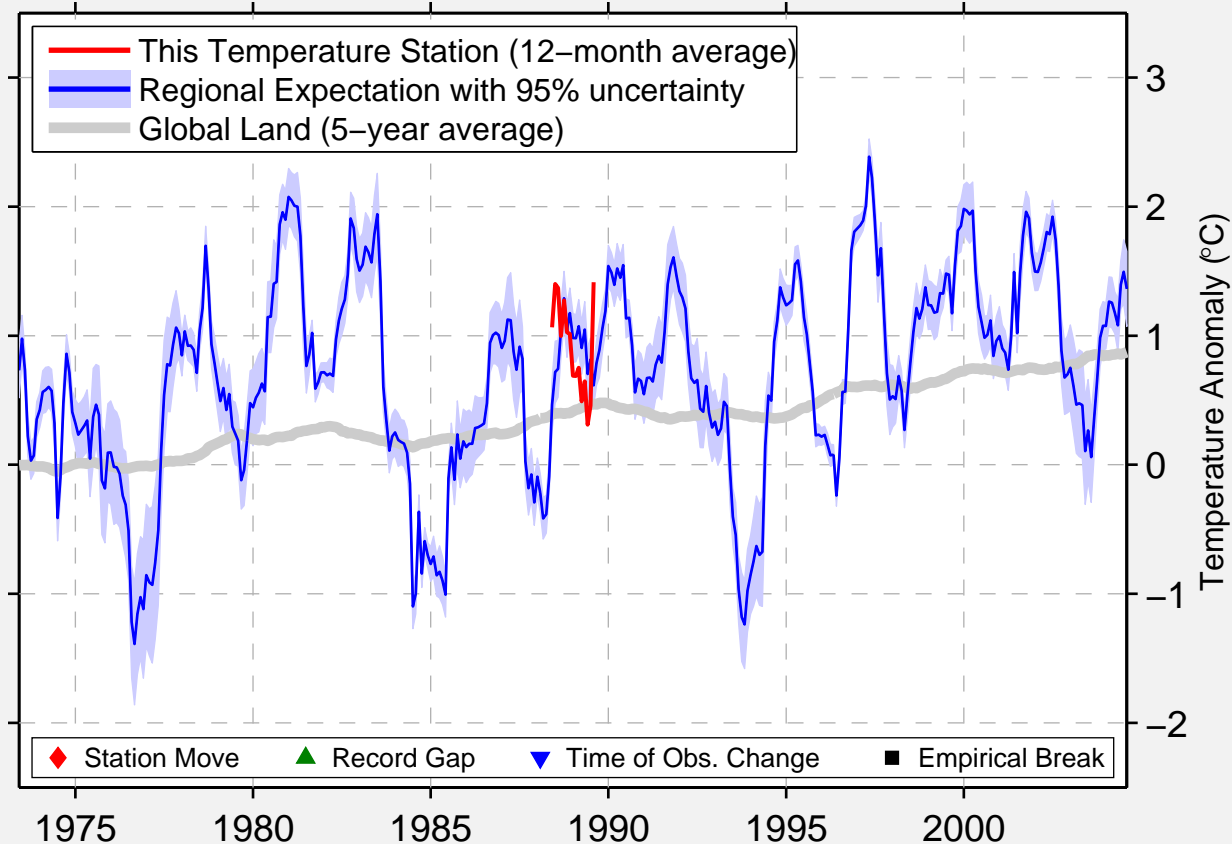

MATAJ

45.900 N, 78.717 E (Kazakhstan)

Data Quality Controlled and Aligned at Breakpoints

Berkeley Earth