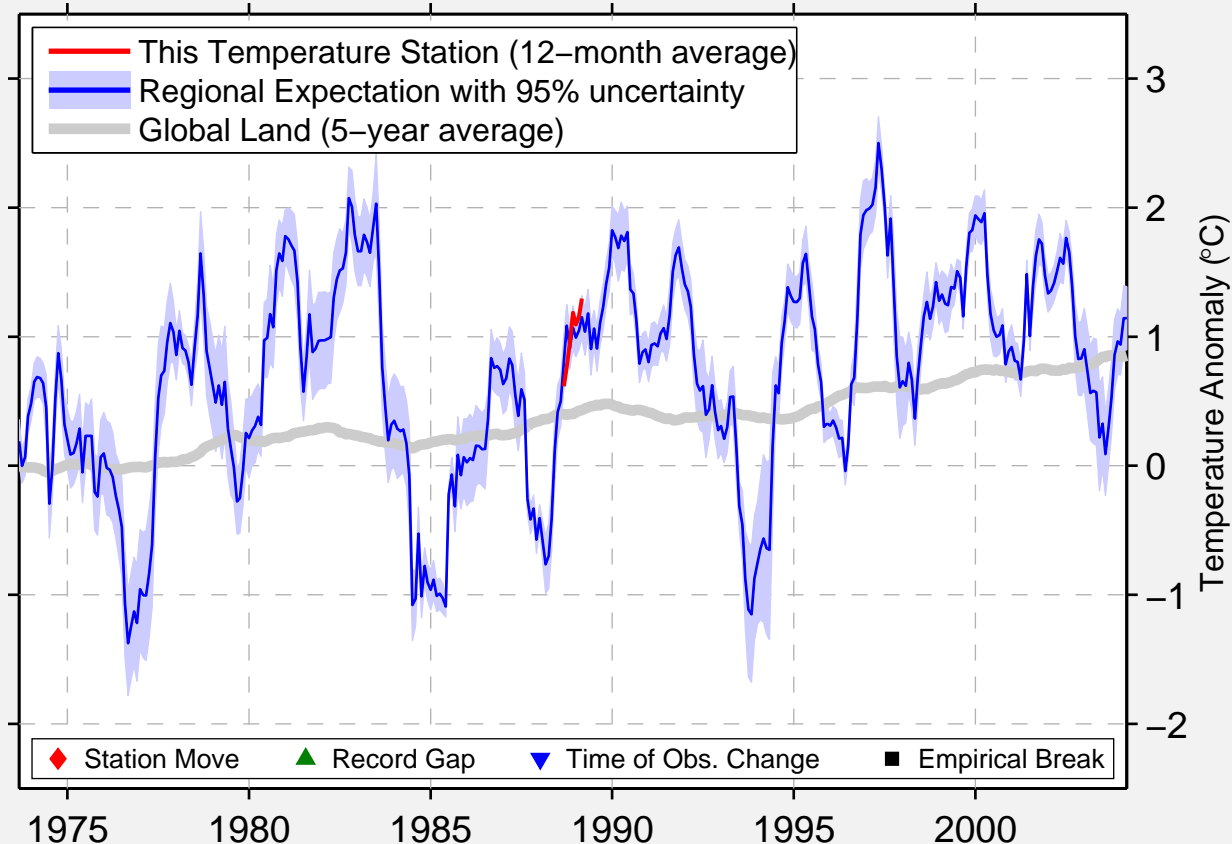

UZYNBULAK

45.850 N, 82.183 E (Kazakhstan)

Data Quality Controlled and Aligned at Breakpoints

Berkeley Earth