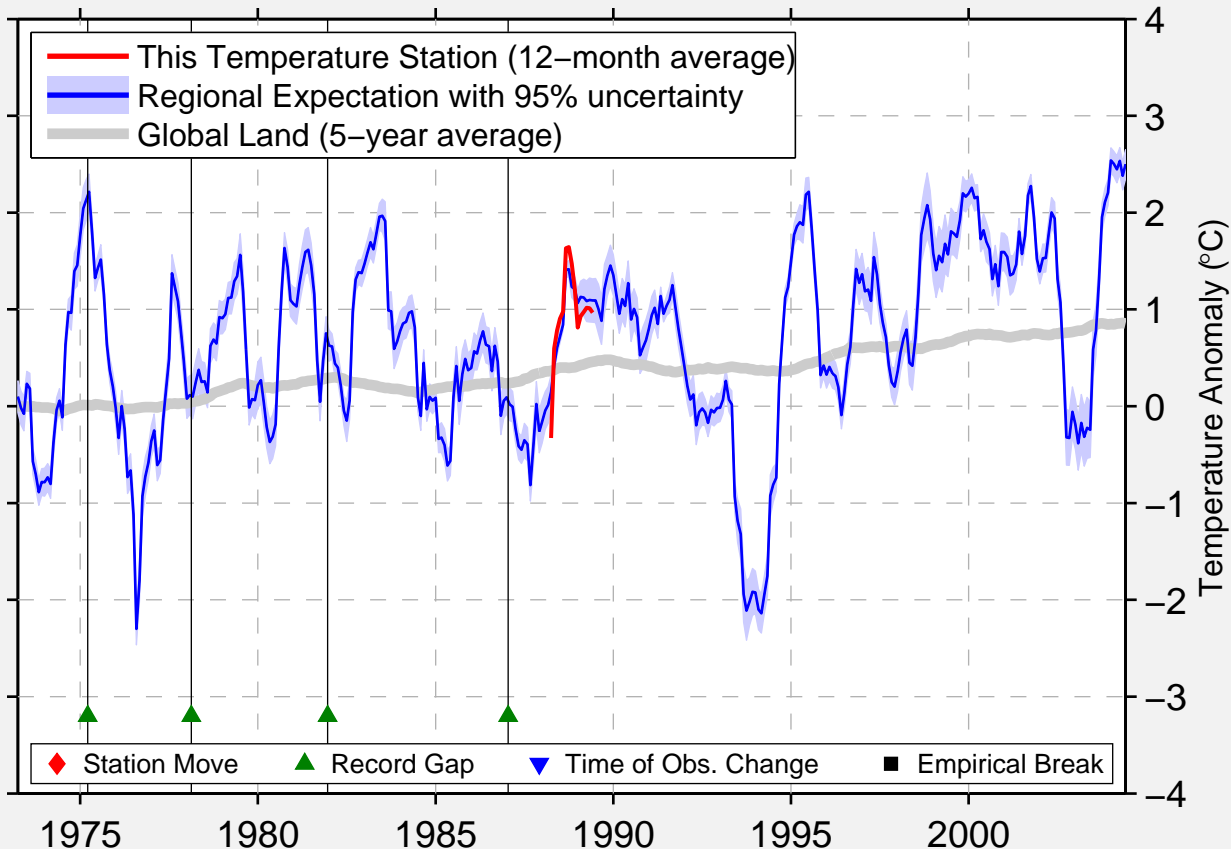

BEJNEU

45.317 N, 55.200 E (Kazakhstan)

Data Quality Controlled and Aligned at Breakpoints

Berkeley Earth