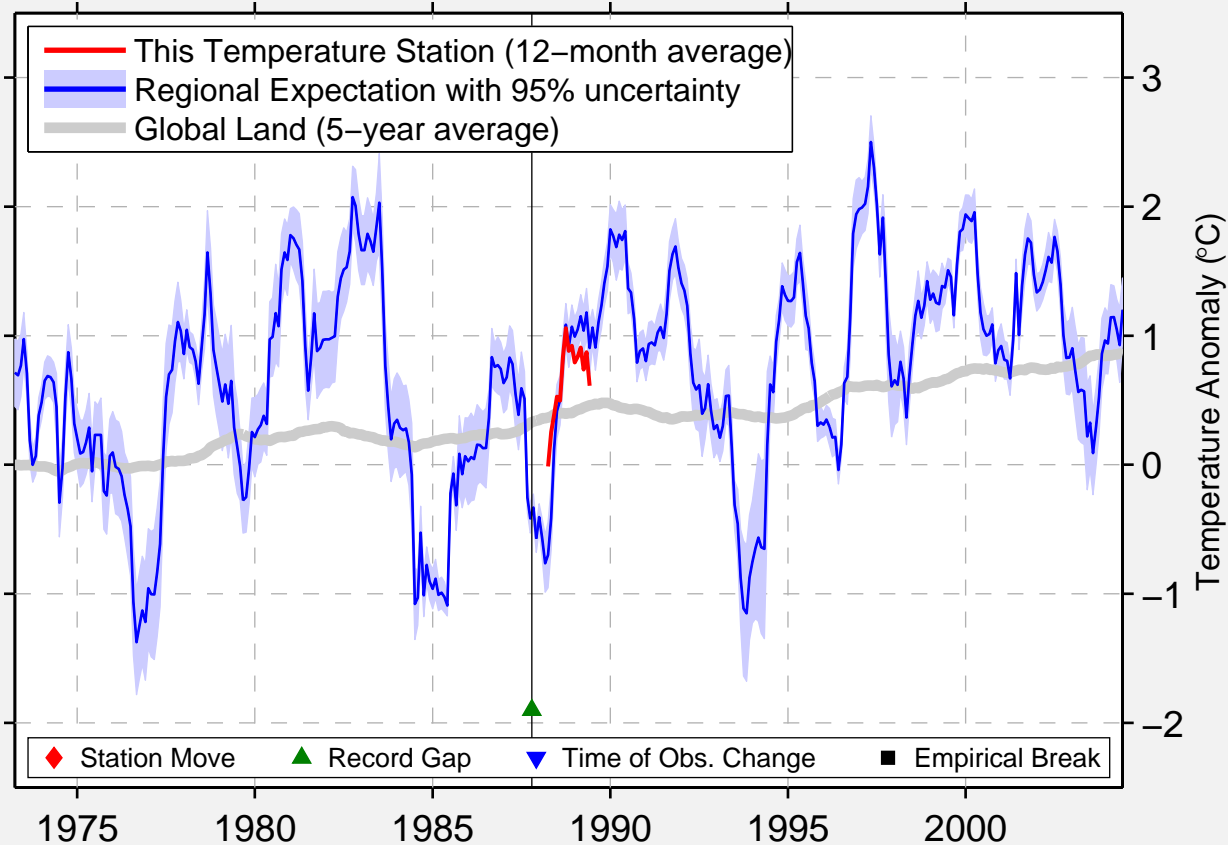

# DRUZBA

45.250 N, 82.467 E (Kazakhstan)

Data Quality Controlled and Aligned at Breakpoints

Berkeley Earth