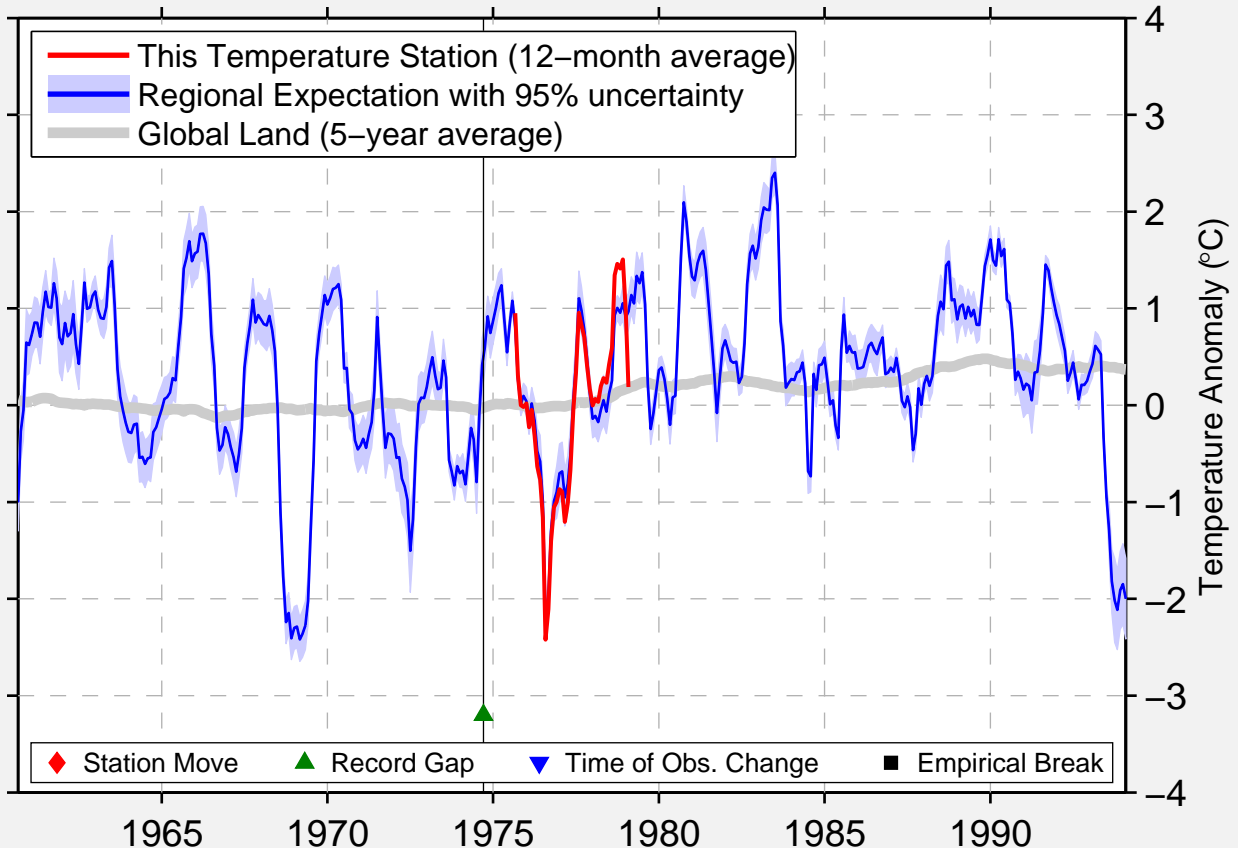

KARAK

44.883 N, 63.167 E (Kazakhstan)

Data Quality Controlled and Aligned at Breakpoints

Berkeley Earth