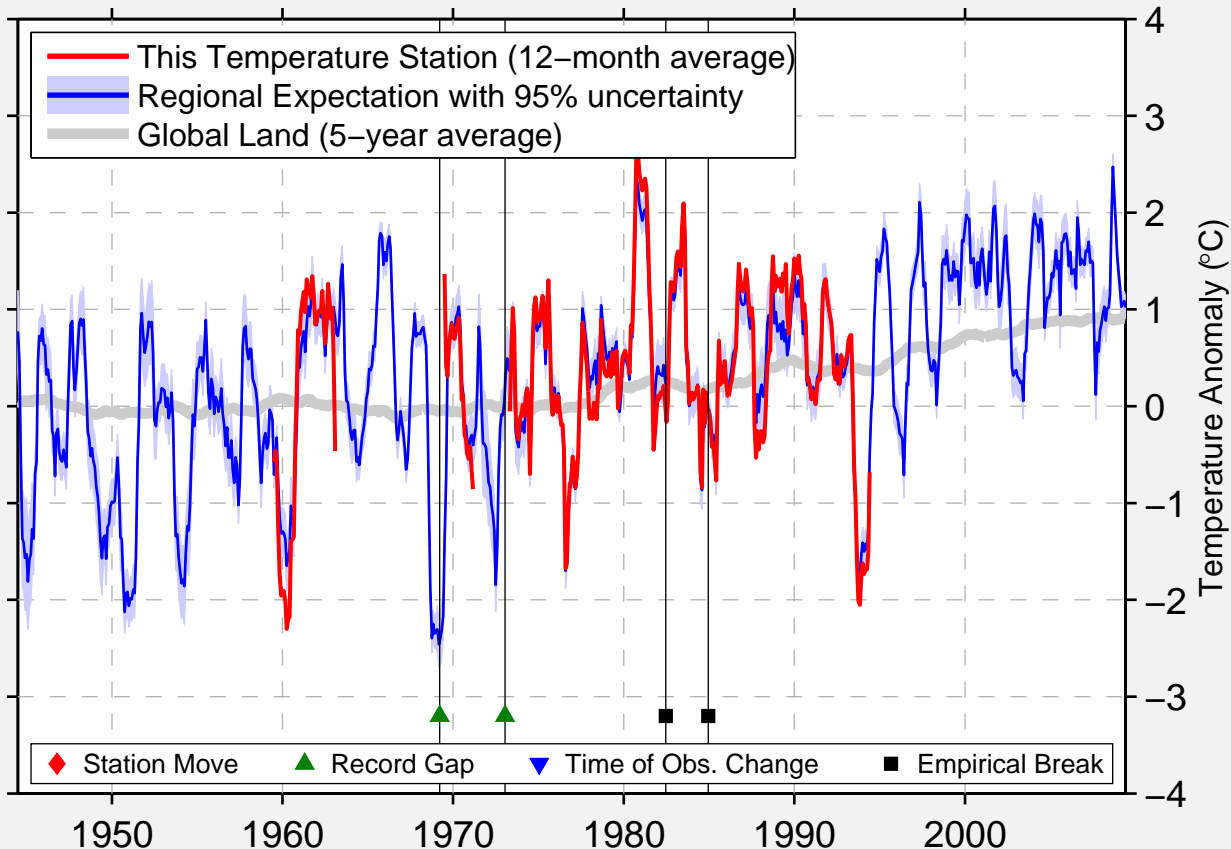

TASTY

44.800 N, 69.117 E (Kazakhstan)

Data Quality Controlled and Aligned at Breakpoints

Berkeley Earth