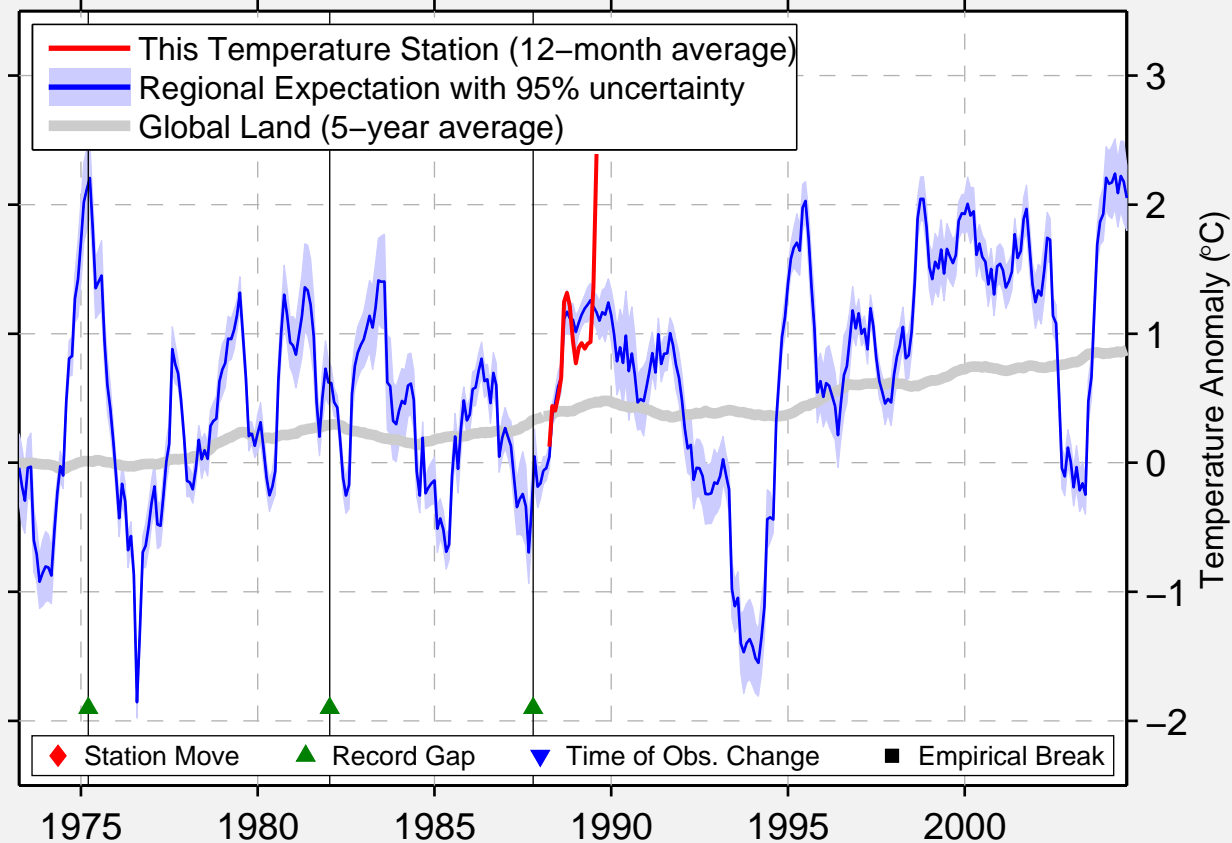

TUSCIKUDUK

44.733 N, 51.967 E (Kazakhstan)

Data Quality Controlled and Aligned at Breakpoints

Berkeley Earth