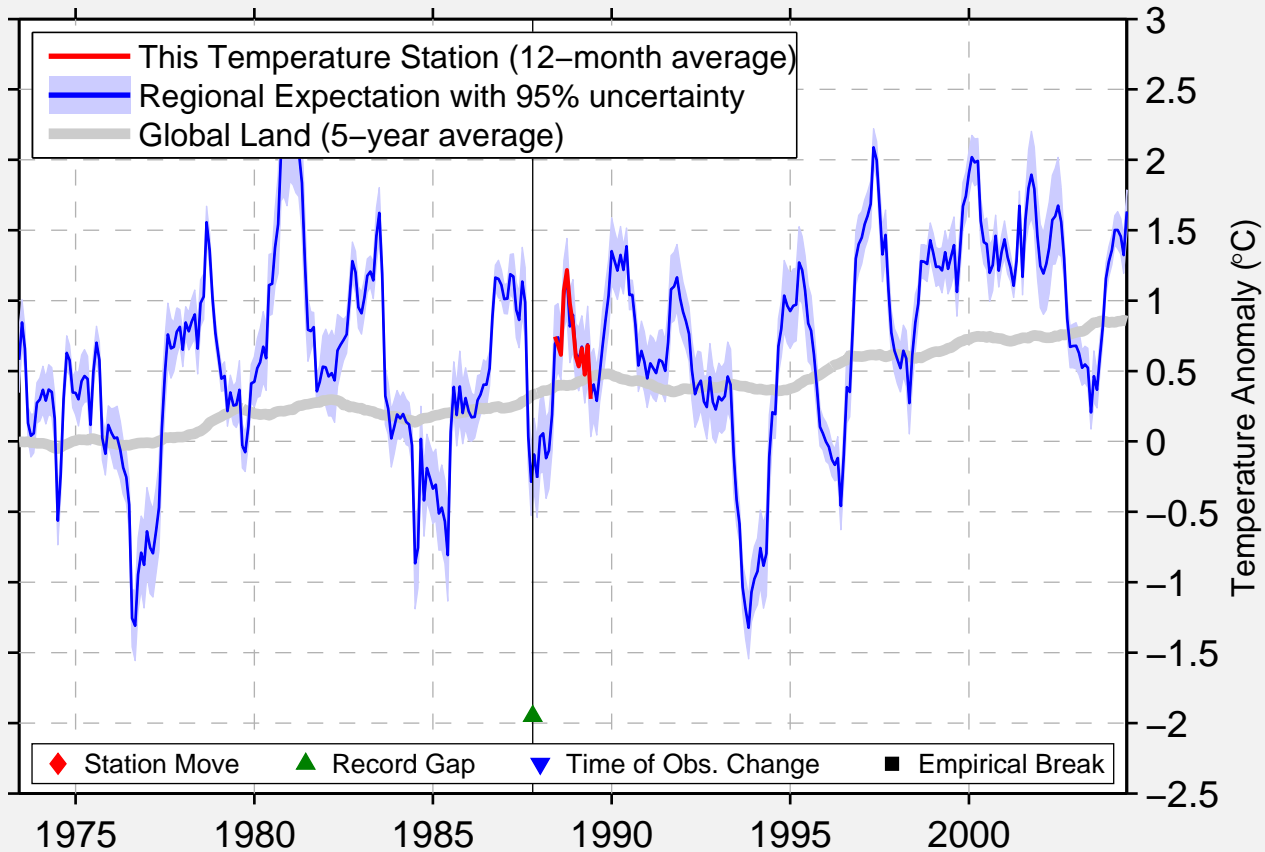

ILIYSK

44.017 N, 77.133 E (Kazakhstan)

Data Quality Controlled and Aligned at Breakpoints

Berkeley Earth