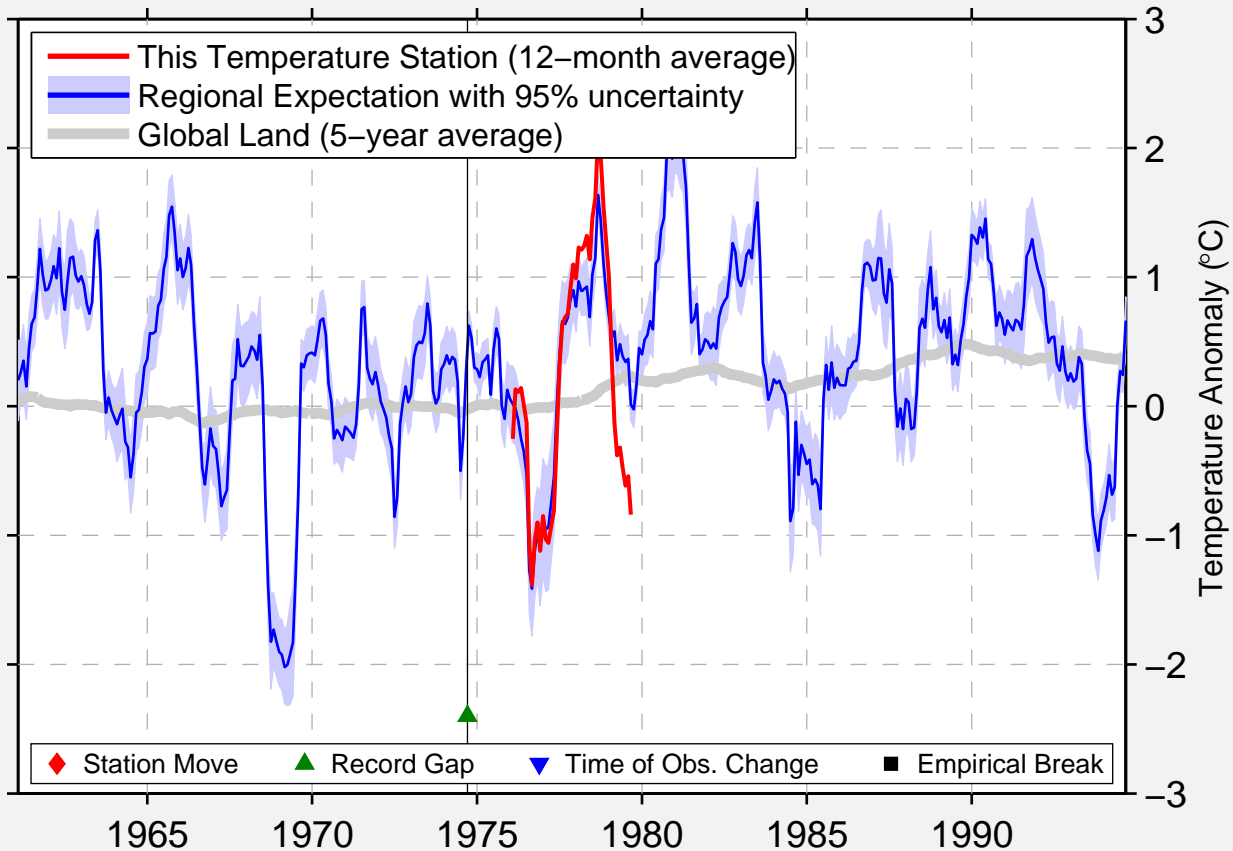

# KAPCHAGAY

43.883 N, 77.167 E (Kazakhstan)

Data Quality Controlled and Aligned at Breakpoints

Berkeley Earth