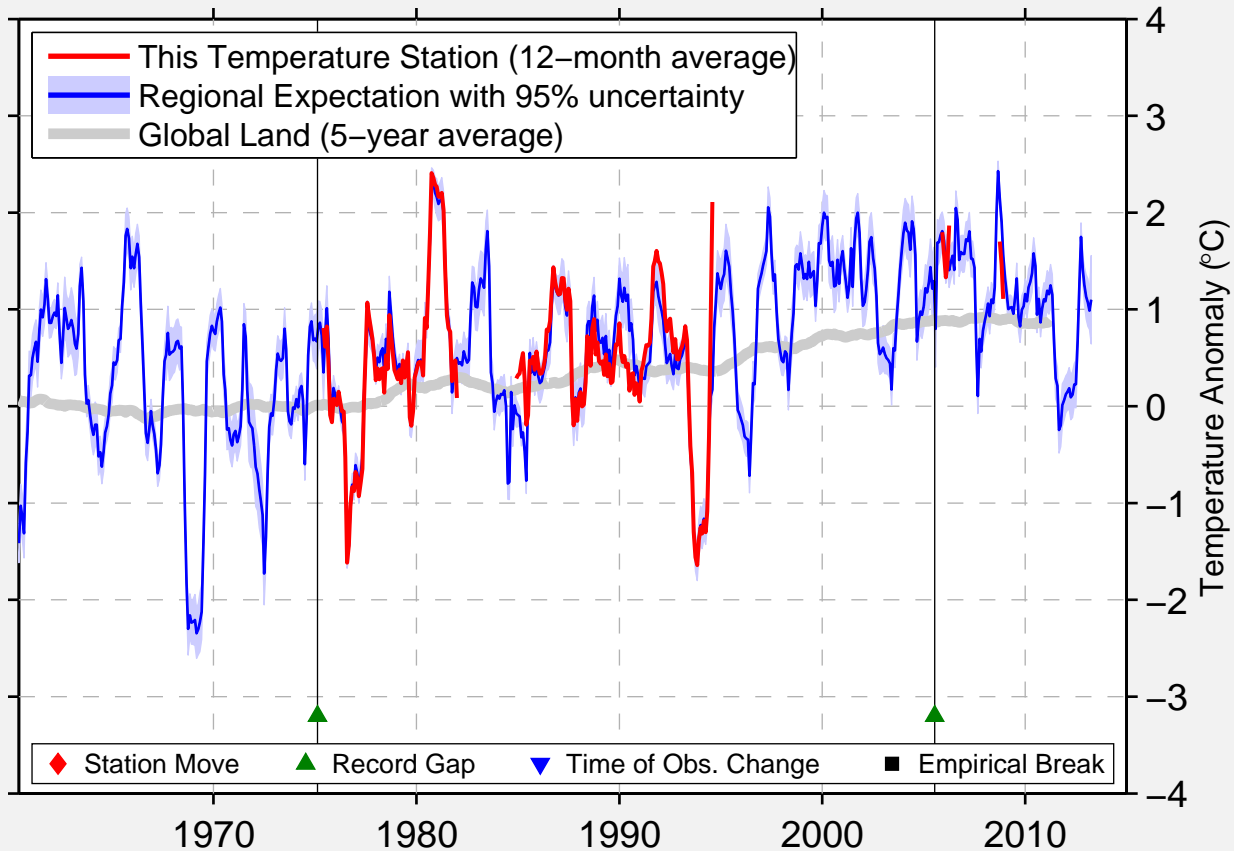

# UJUK

43.783 N, 70.933 E (Kazakhstan)

Data Quality Controlled and Aligned at Breakpoints

Berkeley Earth