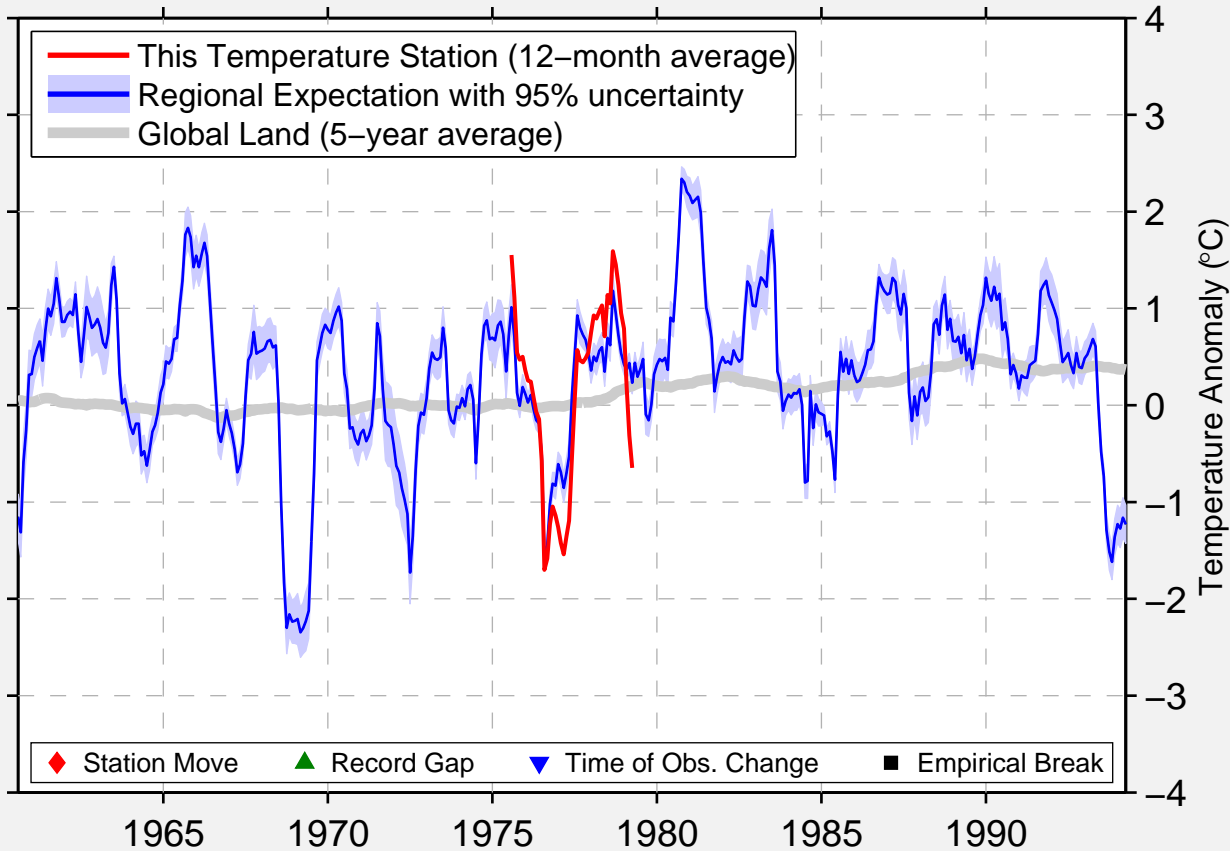

UMBET

43.650 N, 72.383 E (Kazakhstan)

Data Quality Controlled and Aligned at Breakpoints

Berkeley Earth