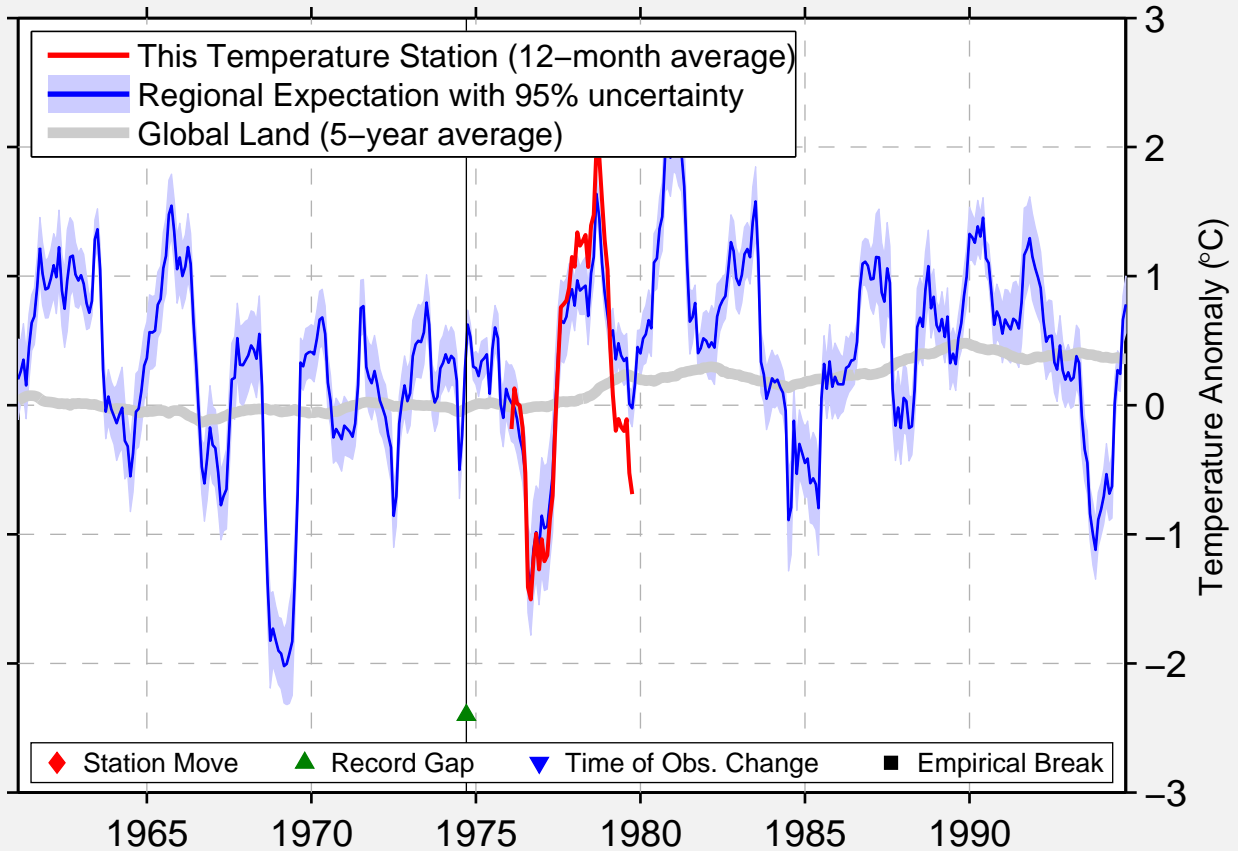

MALIBAY(?)

43.600 N, 78.250 E (Kazakhstan)

Data Quality Controlled and Aligned at Breakpoints

Berkeley Earth