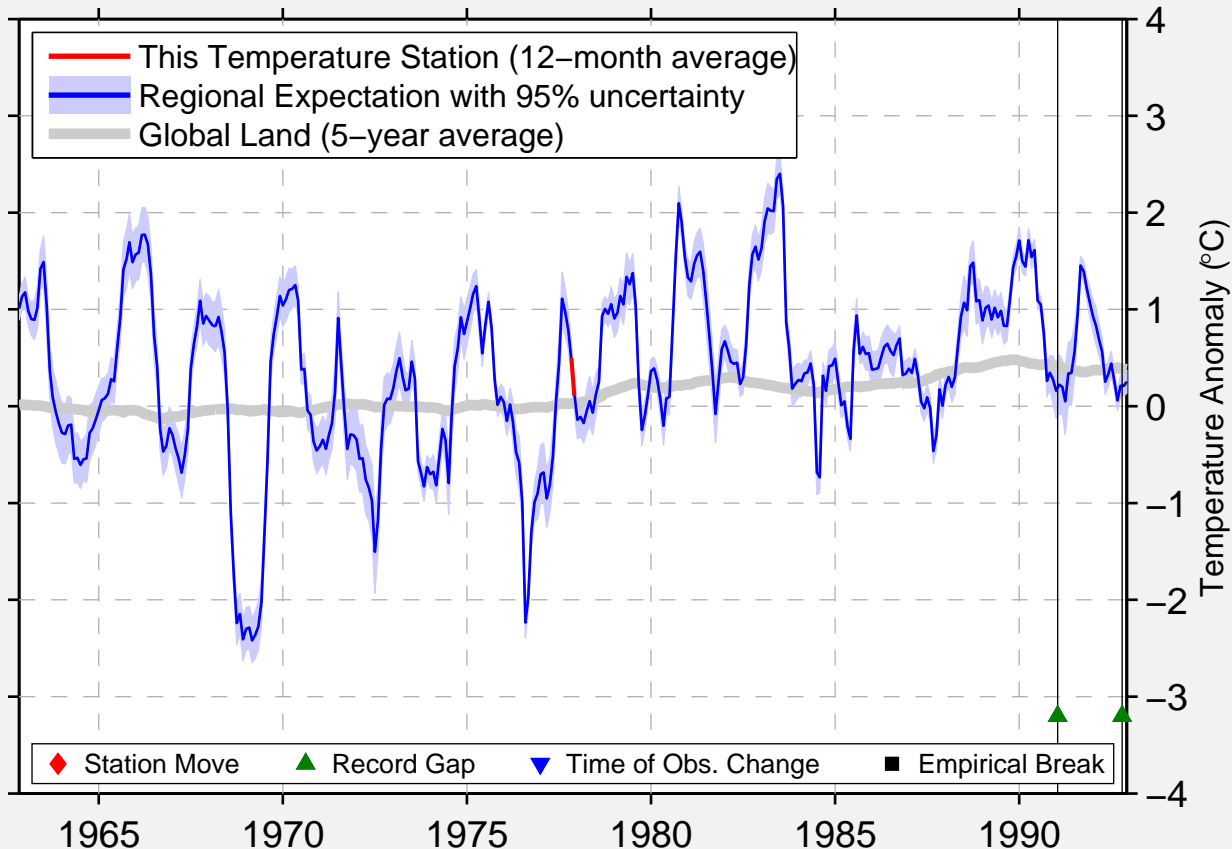

# CABANKAZGAN

43.600 N, 61.933 E (Kazakhstan)

Data Quality Controlled and Aligned at Breakpoints

Berkeley Earth