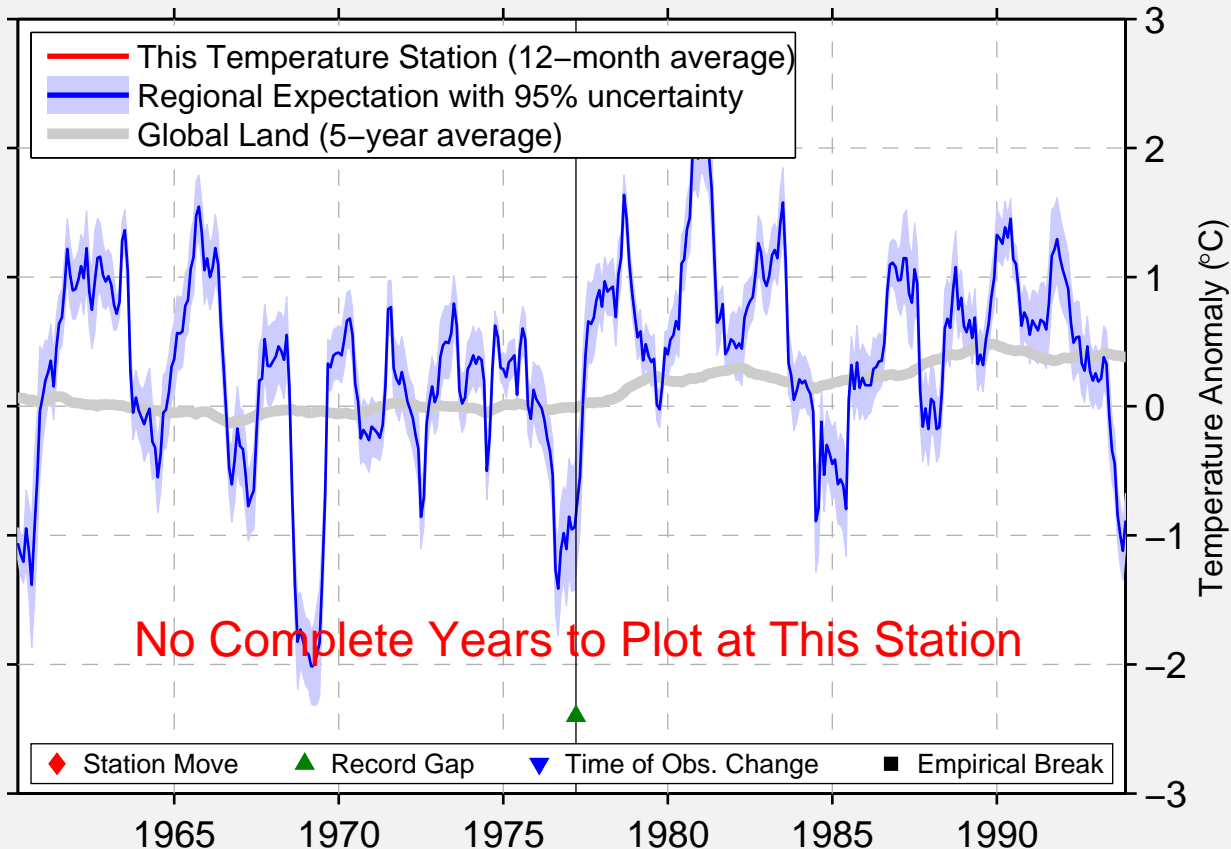

TURGEN

43.383 N, 77.550 E (Kazakhstan)

No Complete Years to Plot at This Station

◆ Station Move ▲ Record Gap ▼ Time of Obs. Change ■ Empirical Break