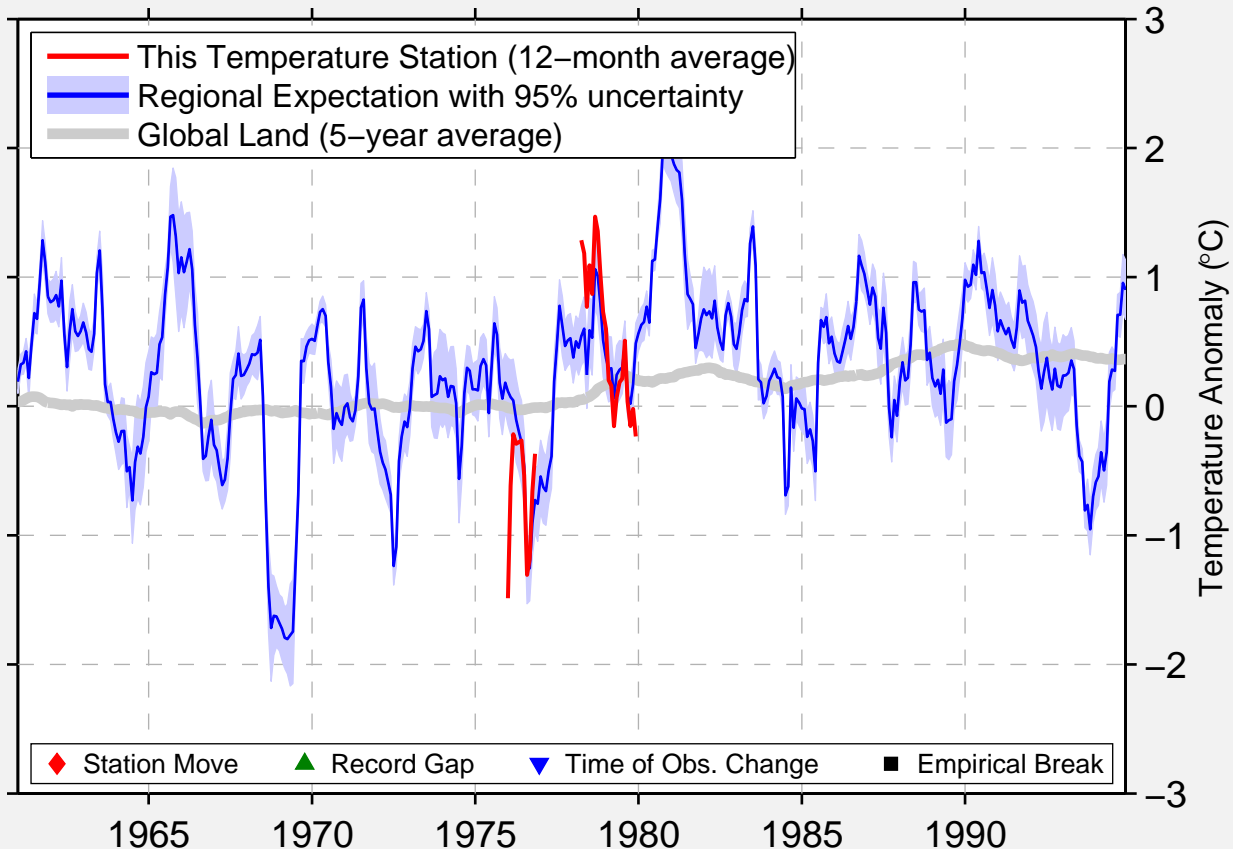

KURDAY

43.350 N, 74.967 E (Kazakhstan)

Data Quality Controlled and Aligned at Breakpoints

Berkeley Earth