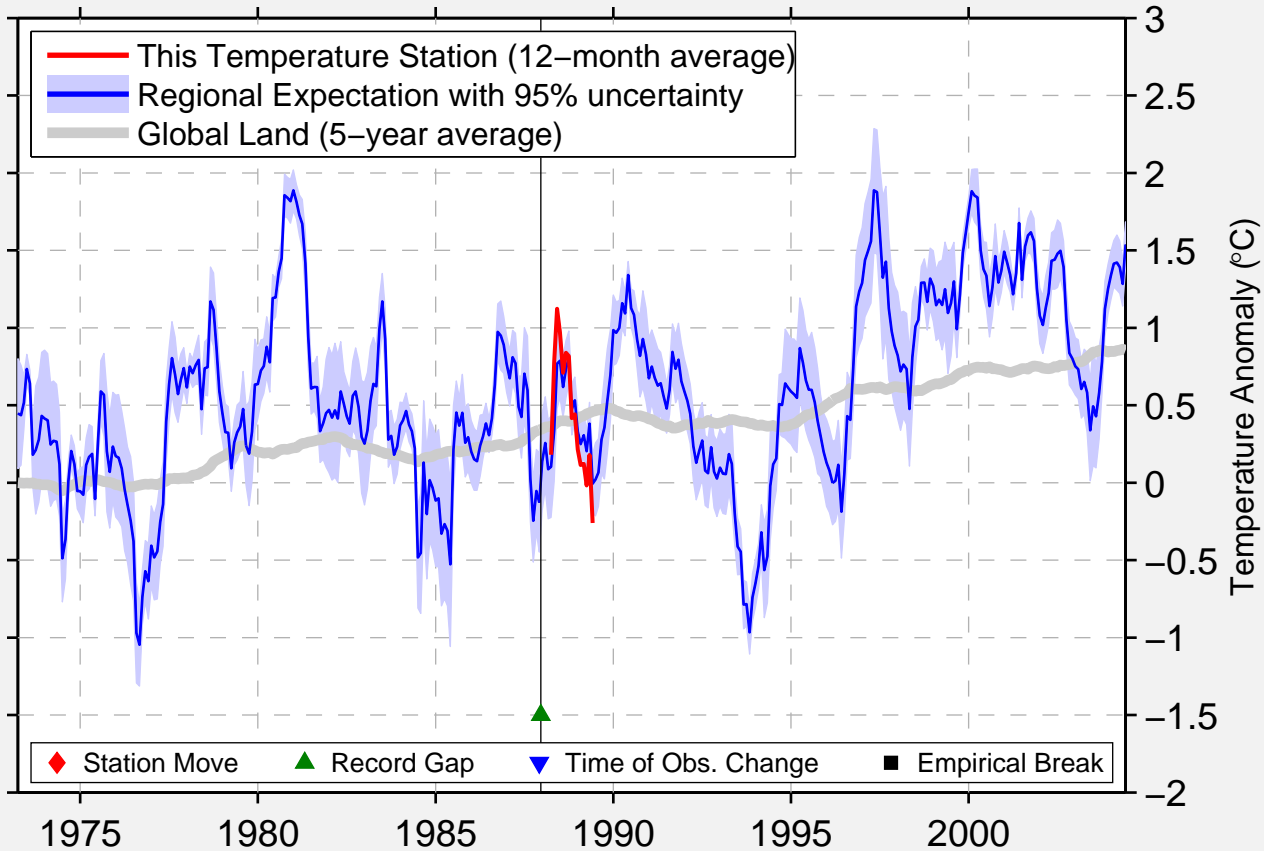

PRUDKY

43.167 N, 76.050 E (Kazakhstan)

Data Quality Controlled and Aligned at Breakpoints

Berkeley Earth