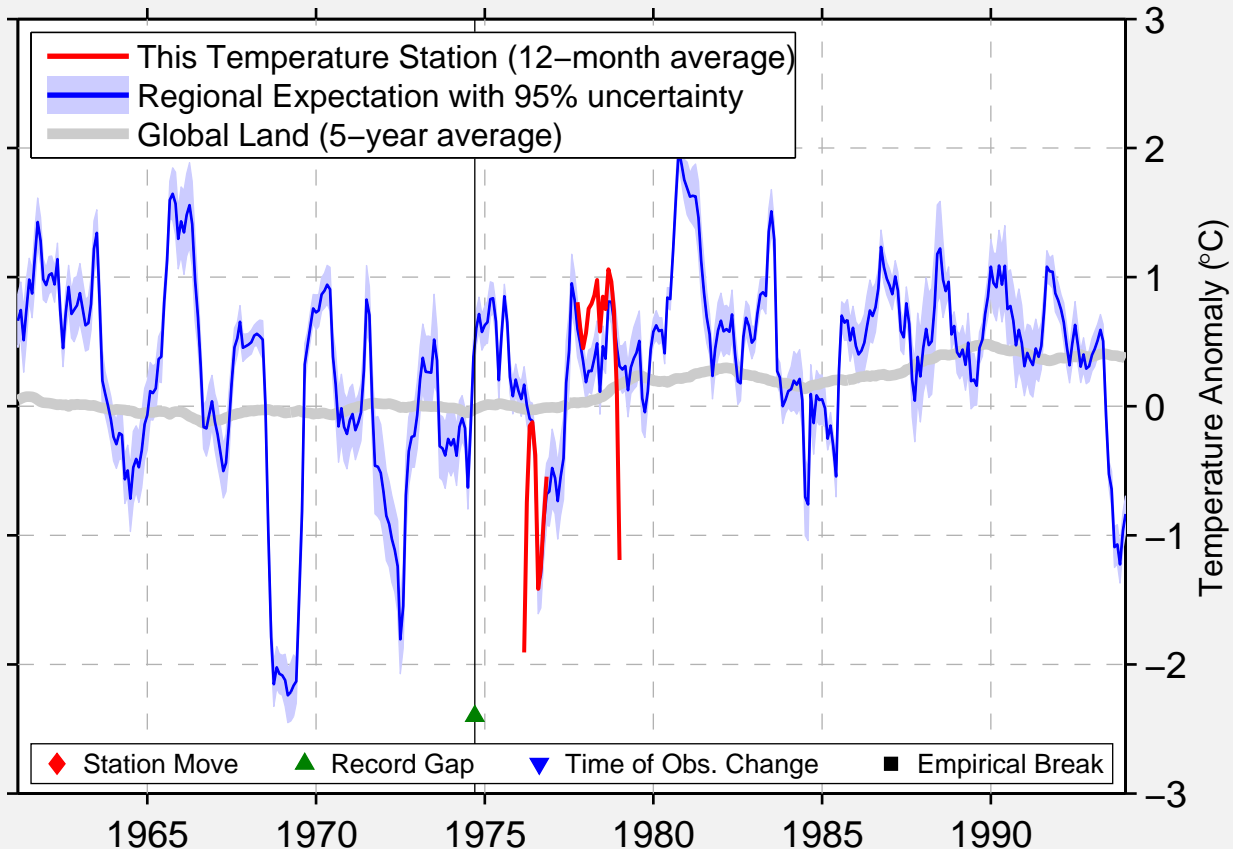

CHAYAN

43.033 N, 69.367 E (Kazakhstan)

Data Quality Controlled and Aligned at Breakpoints

Berkeley Earth