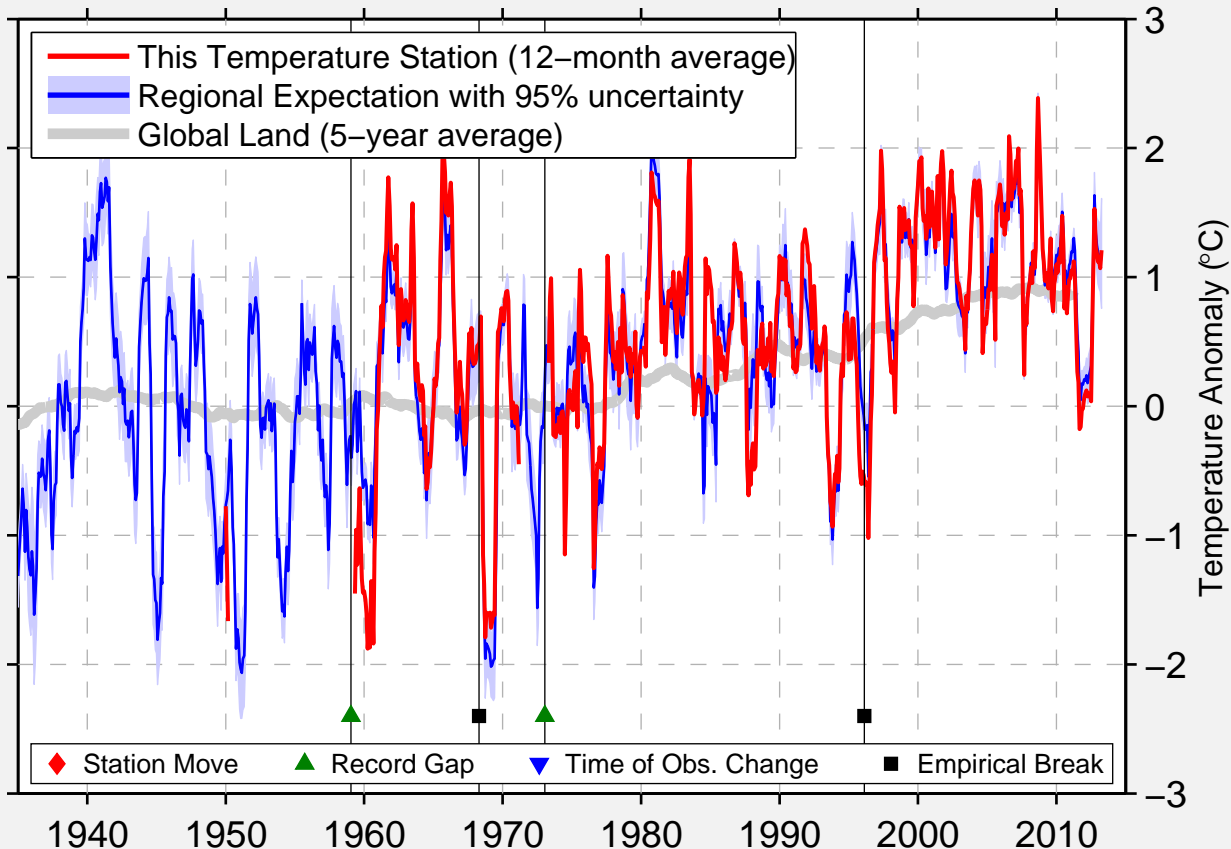

# TARAZ

42.850 N, 71.383 E (Kazakhstan)

Data Quality Controlled and Aligned at Breakpoints

Berkeley Earth