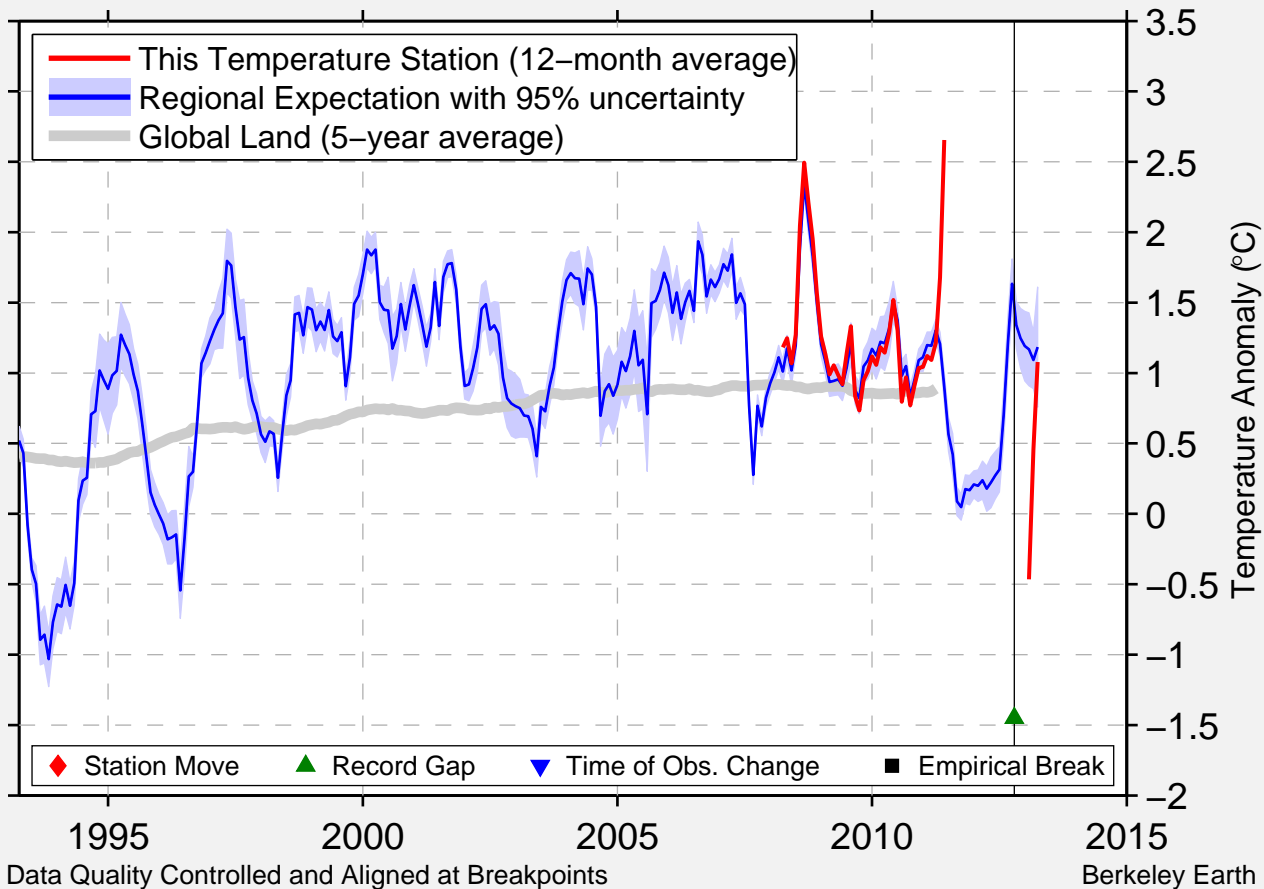

TARAZ

42.850 N, 71.300 E (Kazakhstan)

Data Quality Controlled and Aligned at Breakpoints

Berkeley Earth