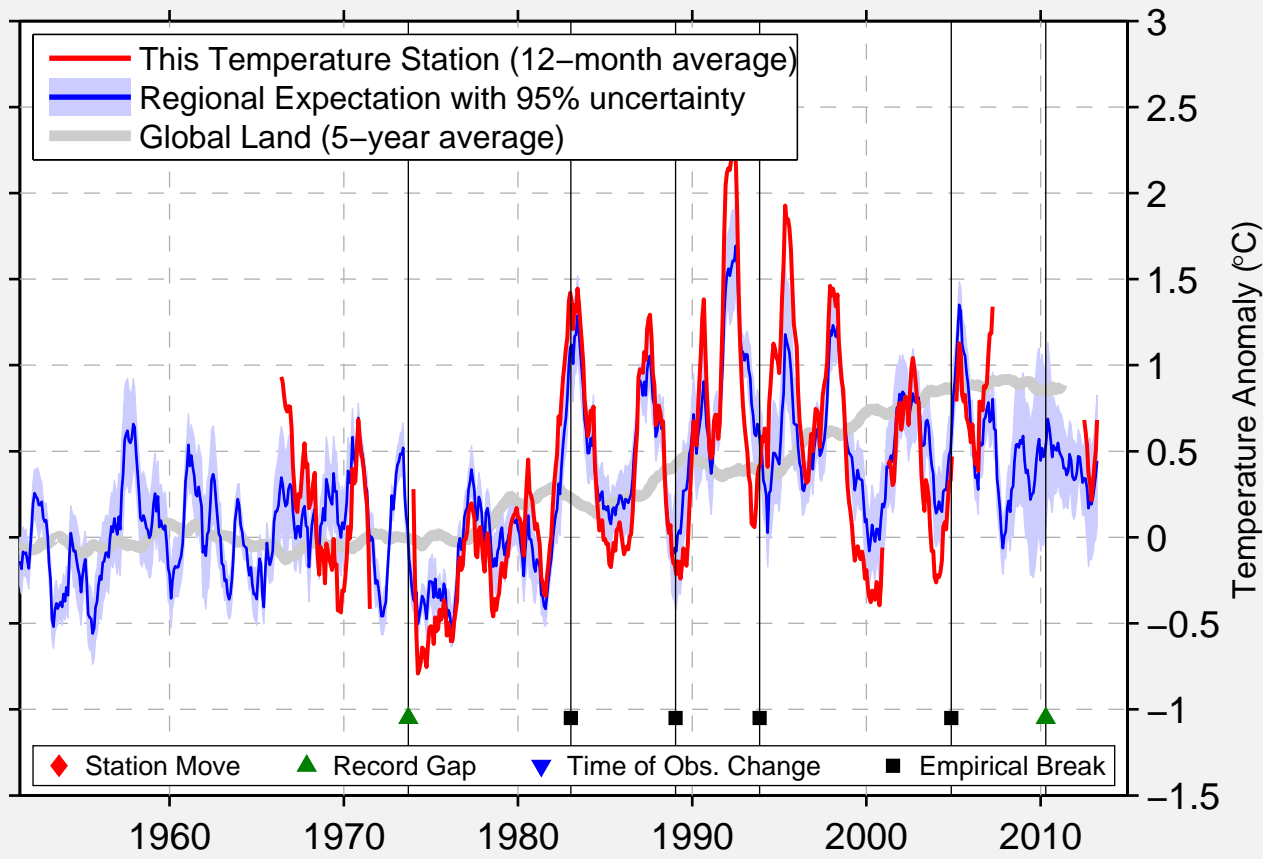

BUFFALO RANGE

21.017 S, 31.583 E (Zimbabwe)

Data Quality Controlled and Aligned at Breakpoints

Berkeley Earth