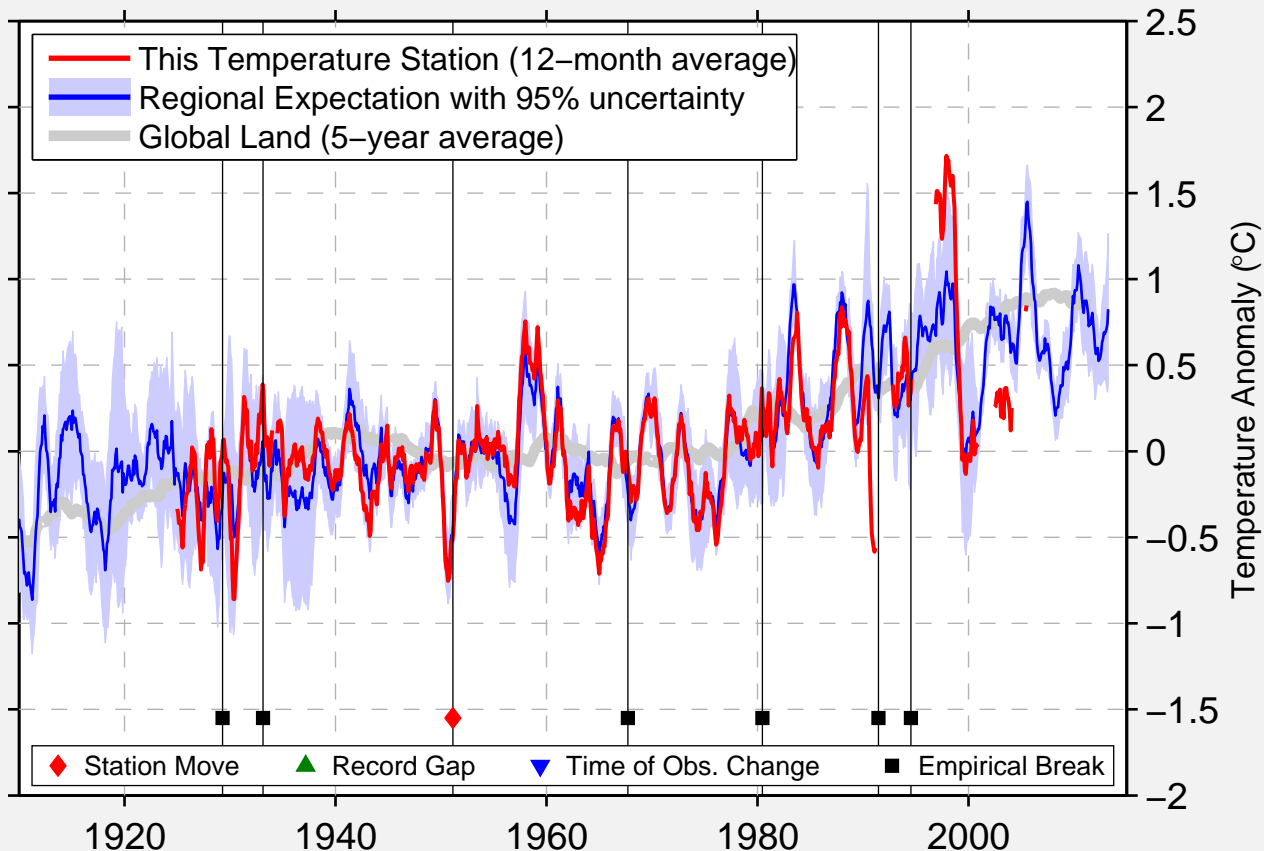

KASAMA ZAMBIA/NHASALAND S ROD.

10.200 S, 31.187 E (Zambia)

Data Quality Controlled and Aligned at Breakpoints

Berkeley Earth