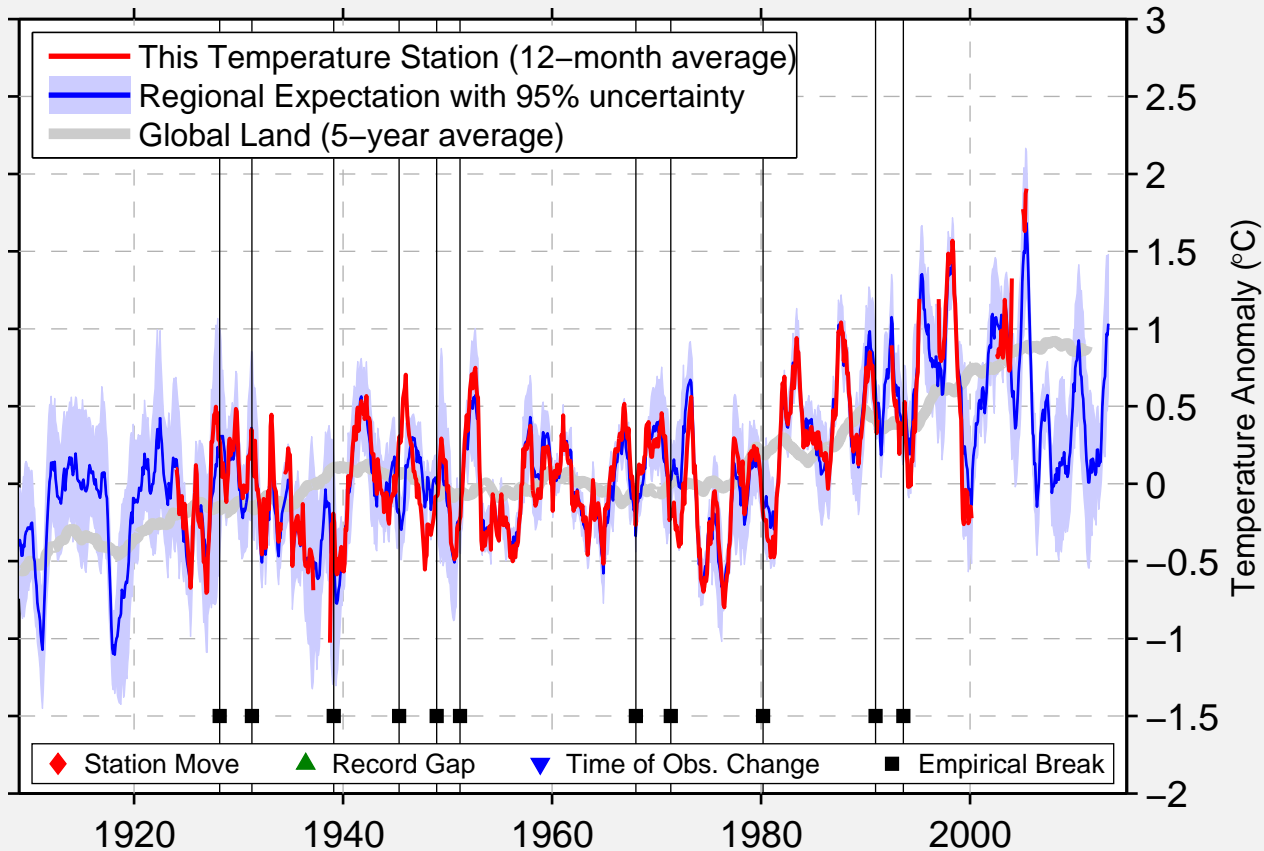

# MONGU S. RHODESIA/ZAMBIA

15.261 S, 23.126 E (Zambia)

Data Quality Controlled and Aligned at Breakpoints

Berkeley Earth