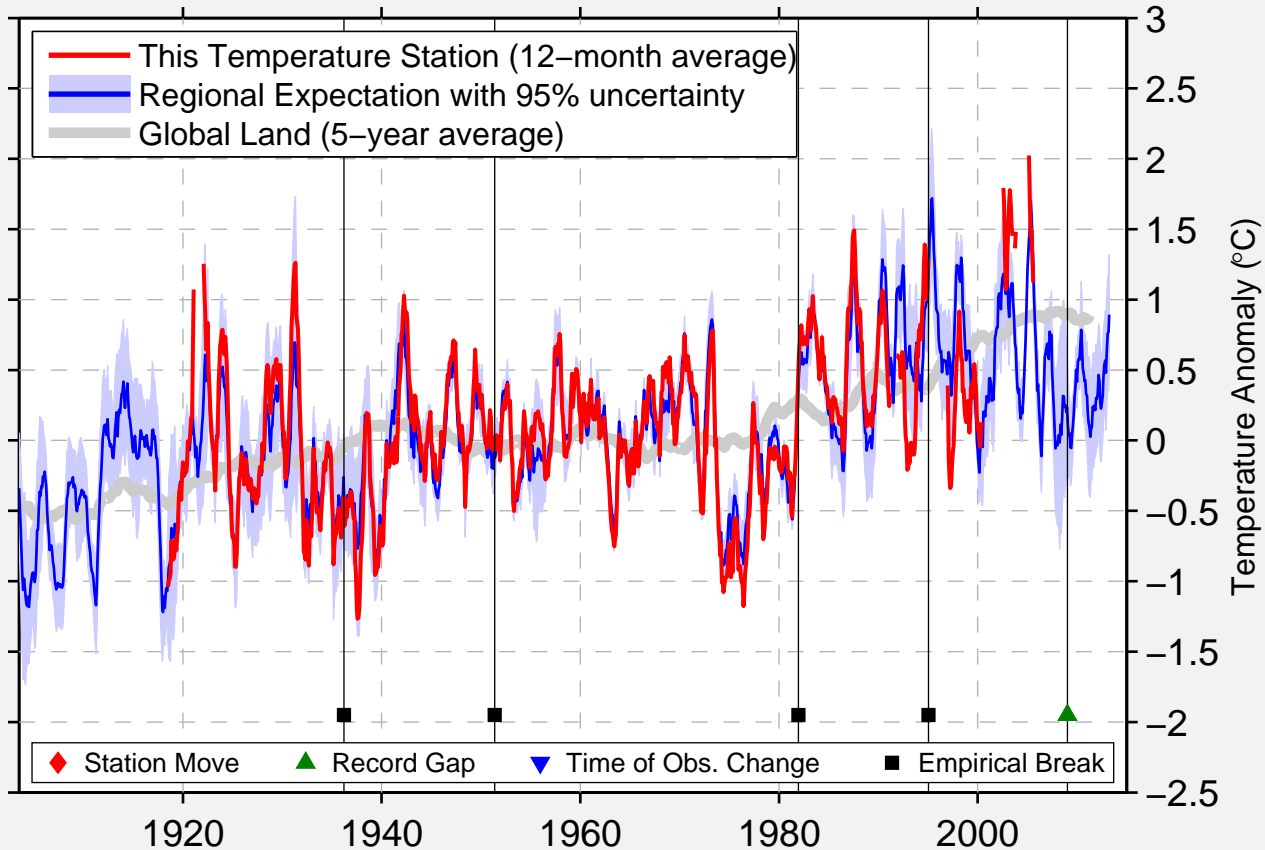

LIVINGSTONE RHODESIA/ZAMBIA

17.817 S, 25.817 E (Zambia)

Data Quality Controlled and Aligned at Breakpoints

Berkeley Earth