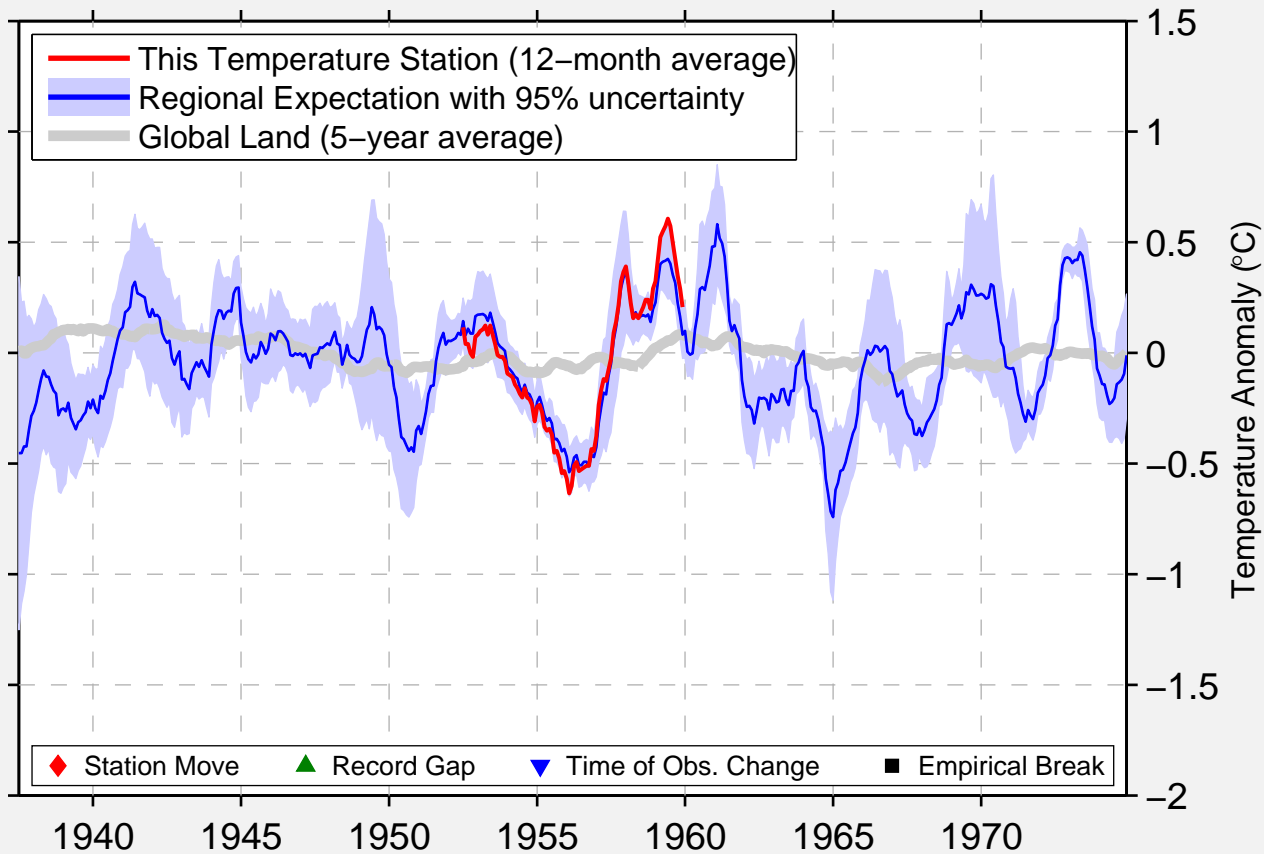

KAMINA BAKA CONGO DEM REP.

8.633 S, 25.250 E (Zaire)

Data Quality Controlled and Aligned at Breakpoints

Berkeley Earth