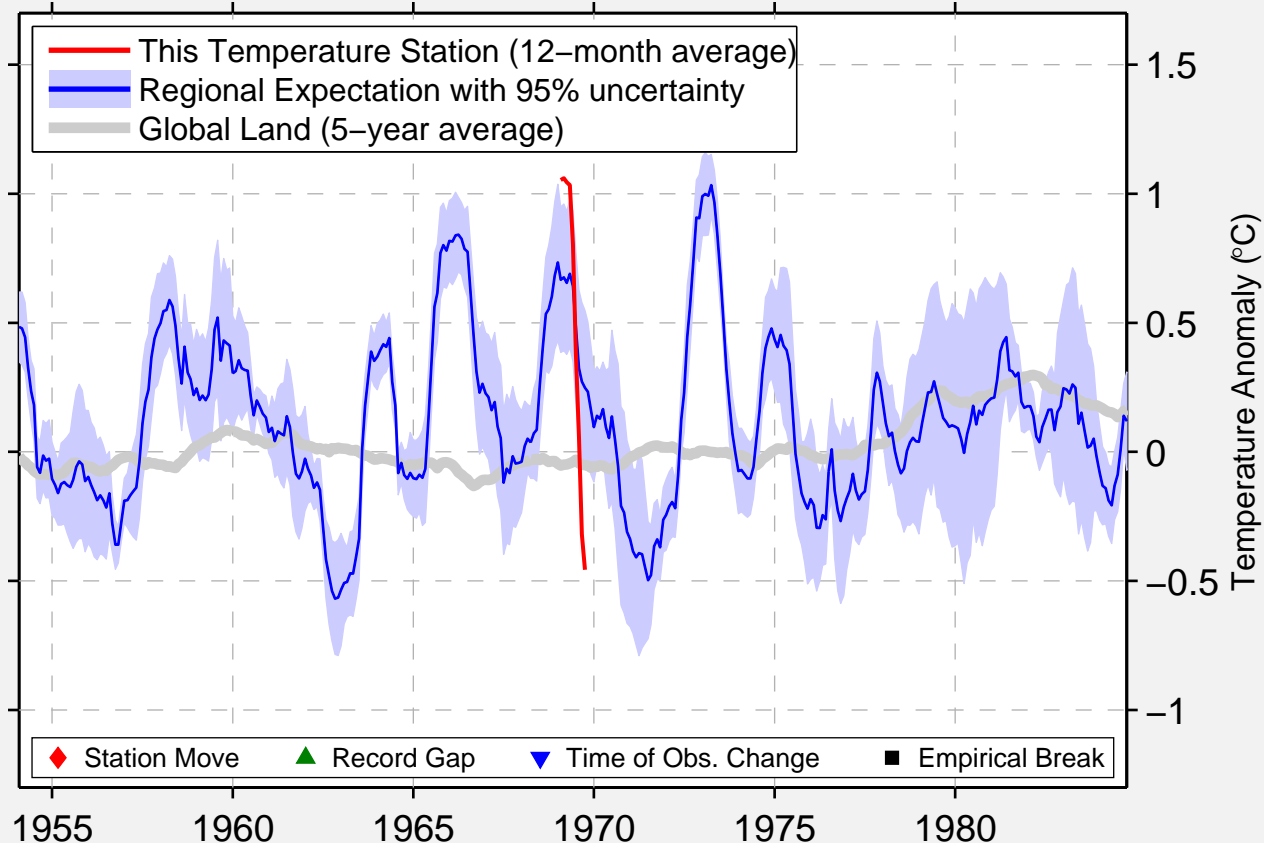

# KONTUM

14.350 N, 108.017 E (Vietnam)

◆ Station Move    ▲ Record Gap    ▼ Time of Obs. Change    ■ Empirical Break