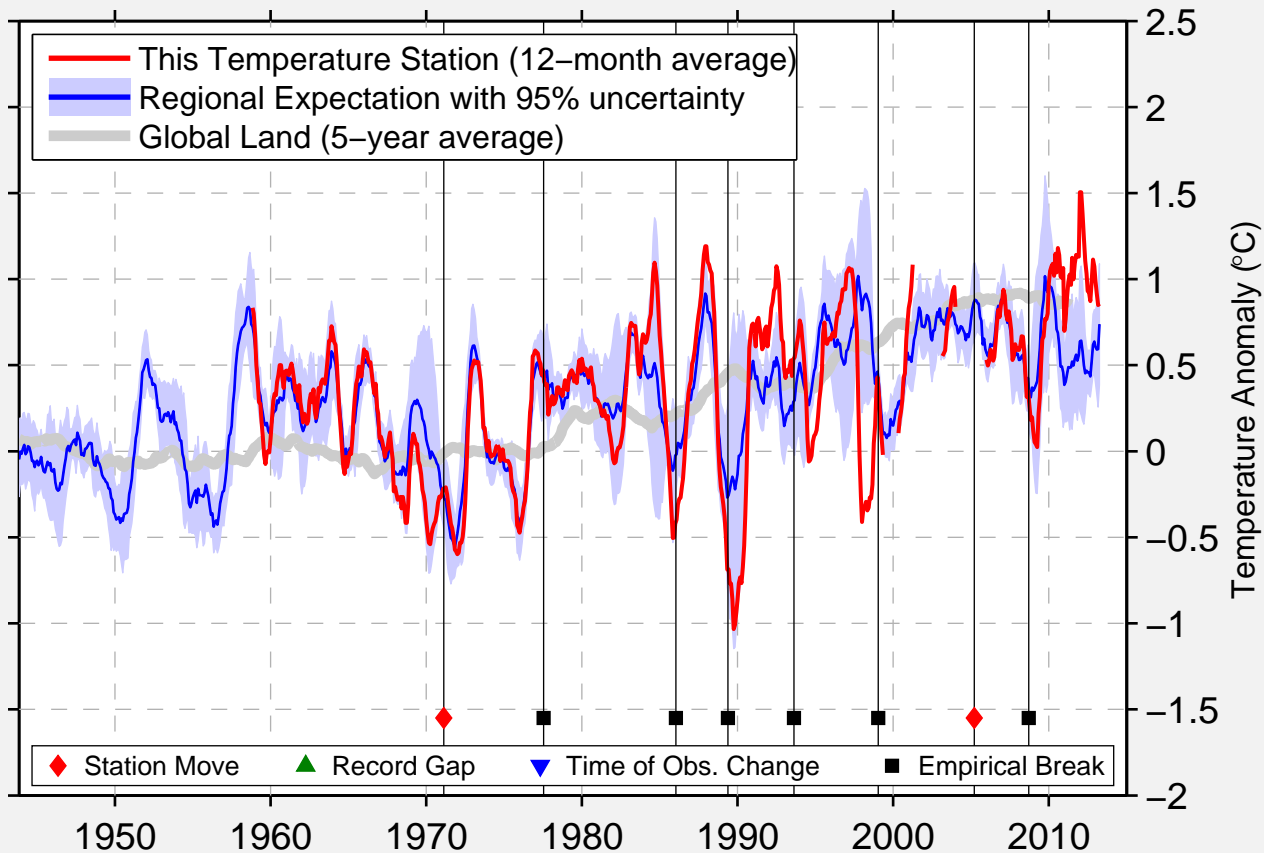

PUERTO AYACUCHO

5.771 N, 67.571 W (Venezuela)

Data Quality Controlled and Aligned at Breakpoints

Berkeley Earth