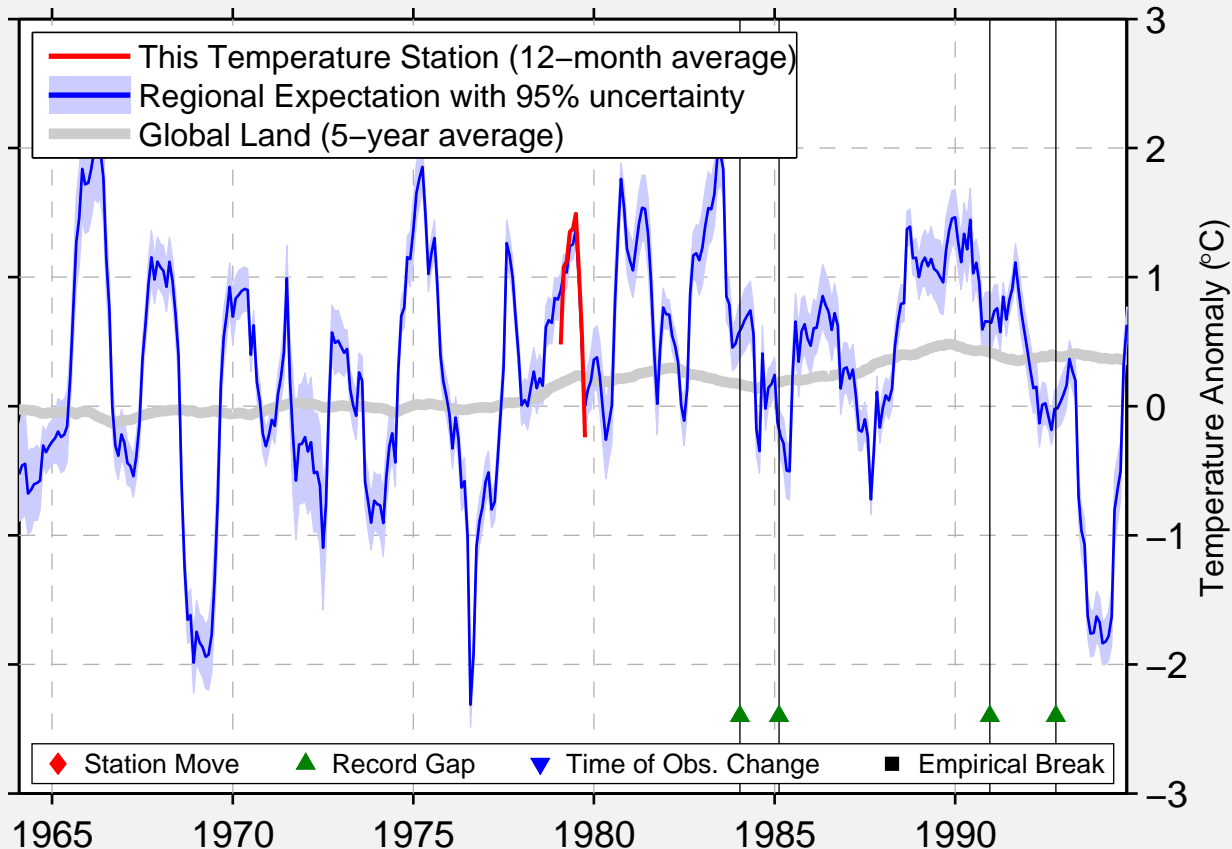

# KARAKAPALKIJA

44.850 N, 56.333 E (Uzbekistan)

Data Quality Controlled and Aligned at Breakpoints

Berkeley Earth