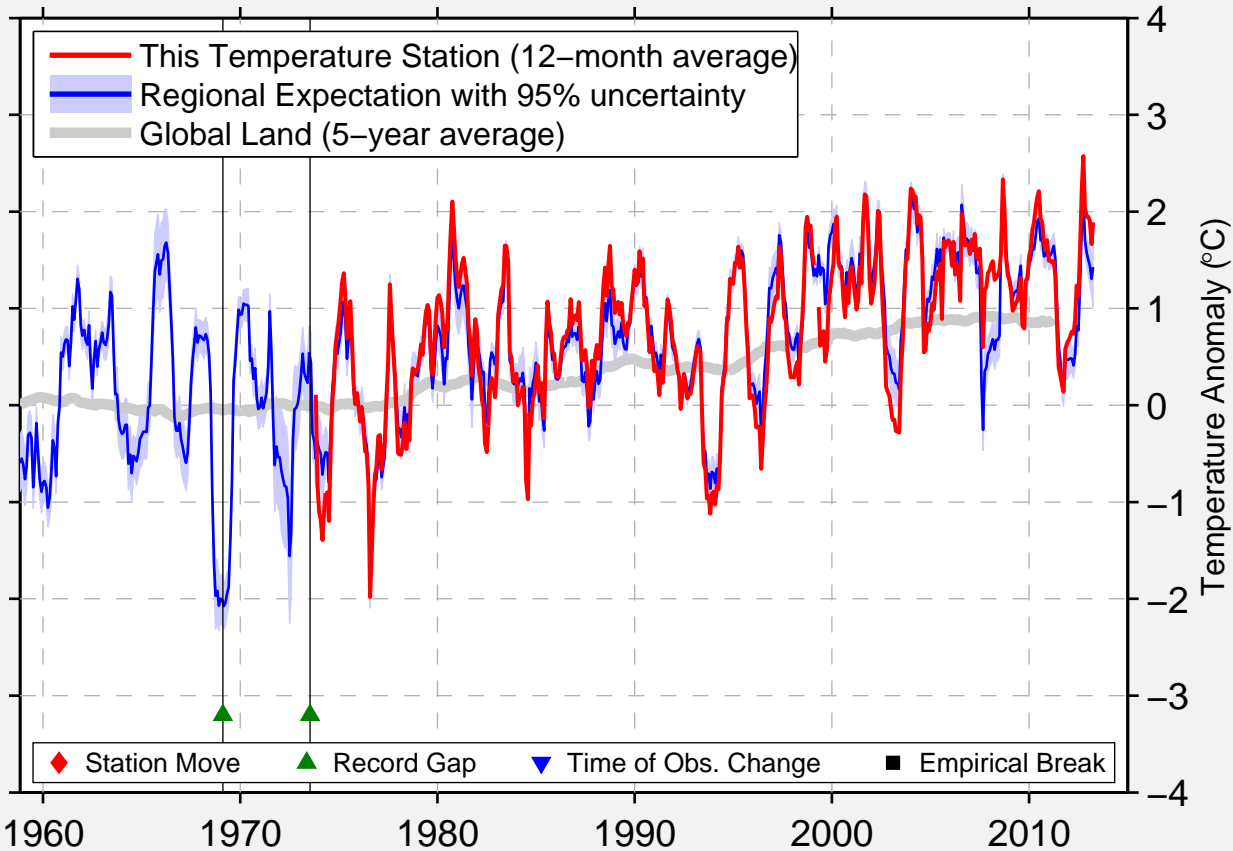

BUZAUBAY UZBEK FORMER

41.750 N, 62.467 E (Uzbekistan)

Data Quality Controlled and Aligned at Breakpoints

Berkeley Earth