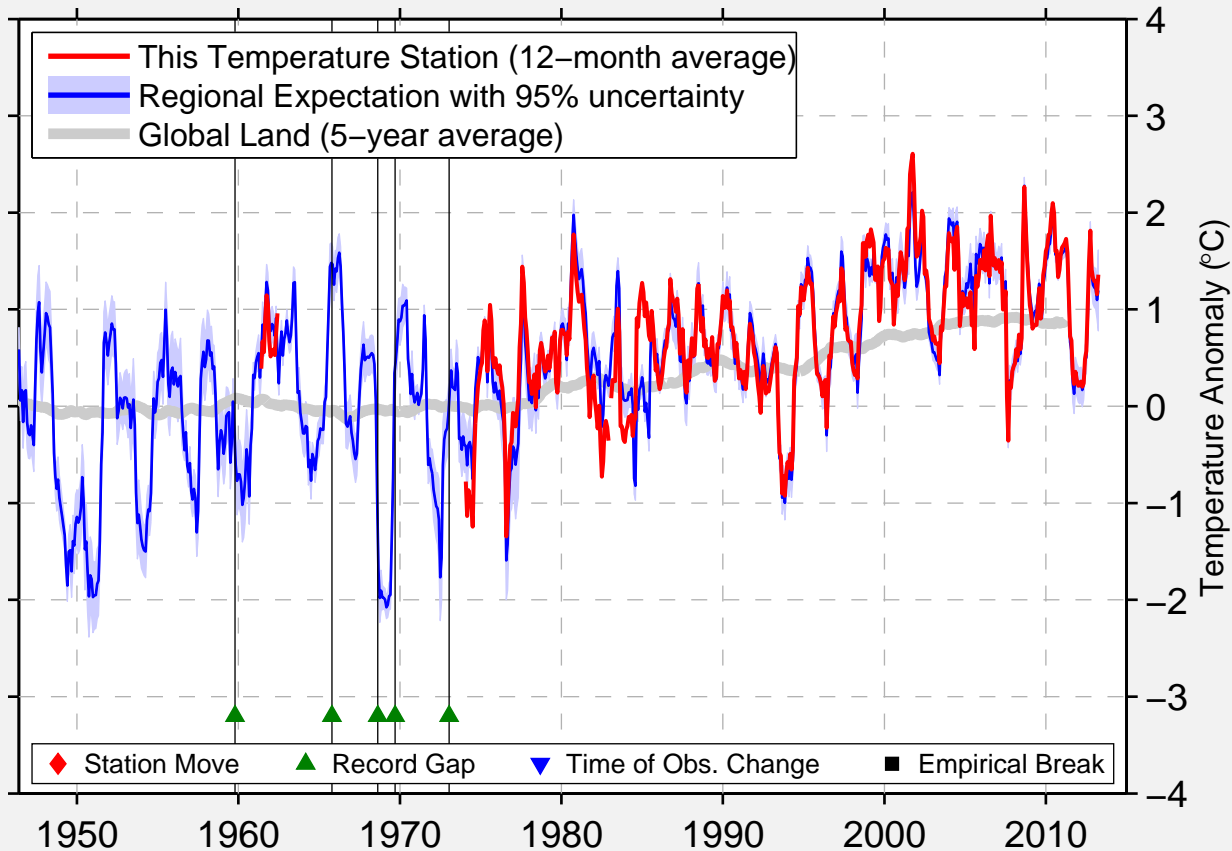

# NURATA

40.550 N, 65.683 E (Uzbekistan)

Data Quality Controlled and Aligned at Breakpoints

Berkeley Earth