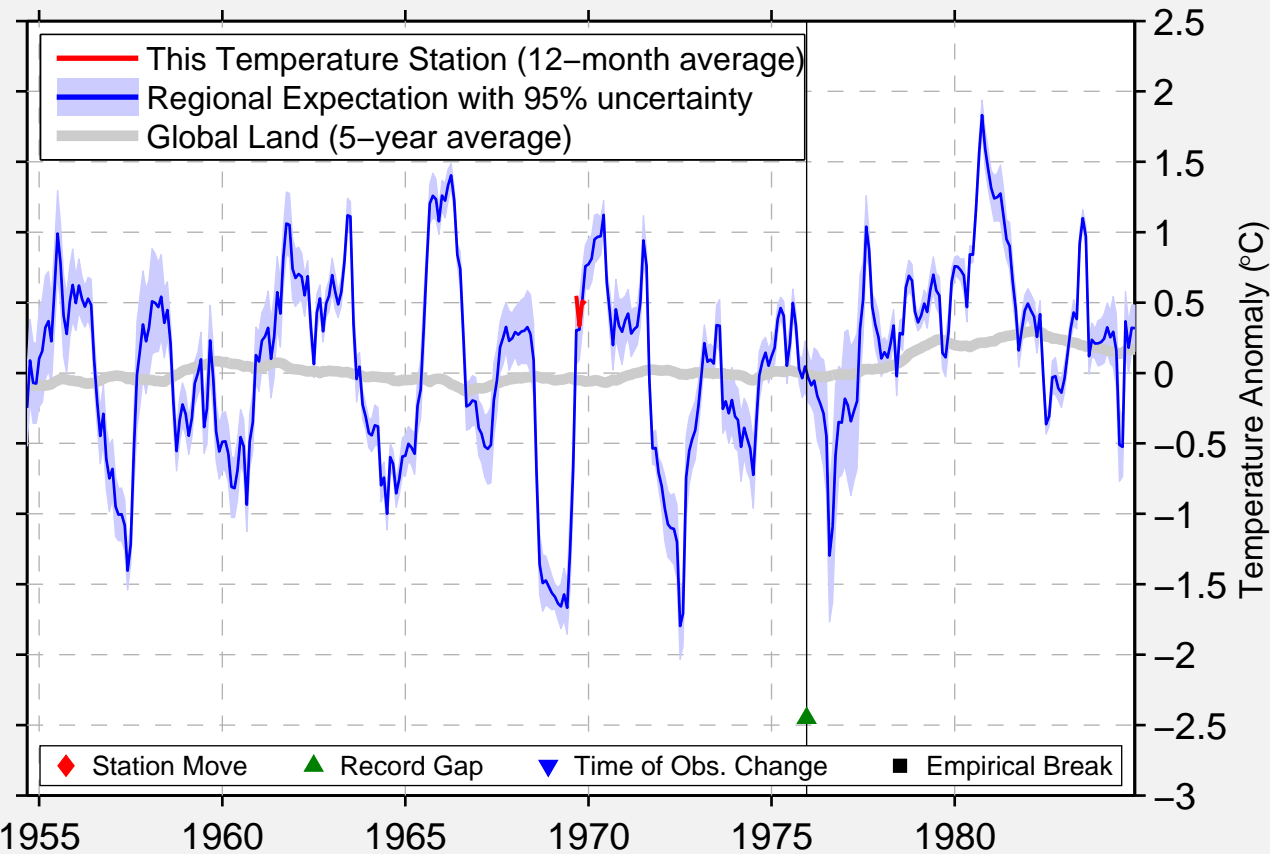

MINCHUKUR

38.650 N, 66.933 E (Uzbekistan)

◆ Station Move ▲ Record Gap ▼ Time of Obs. Change ■ Empirical Break